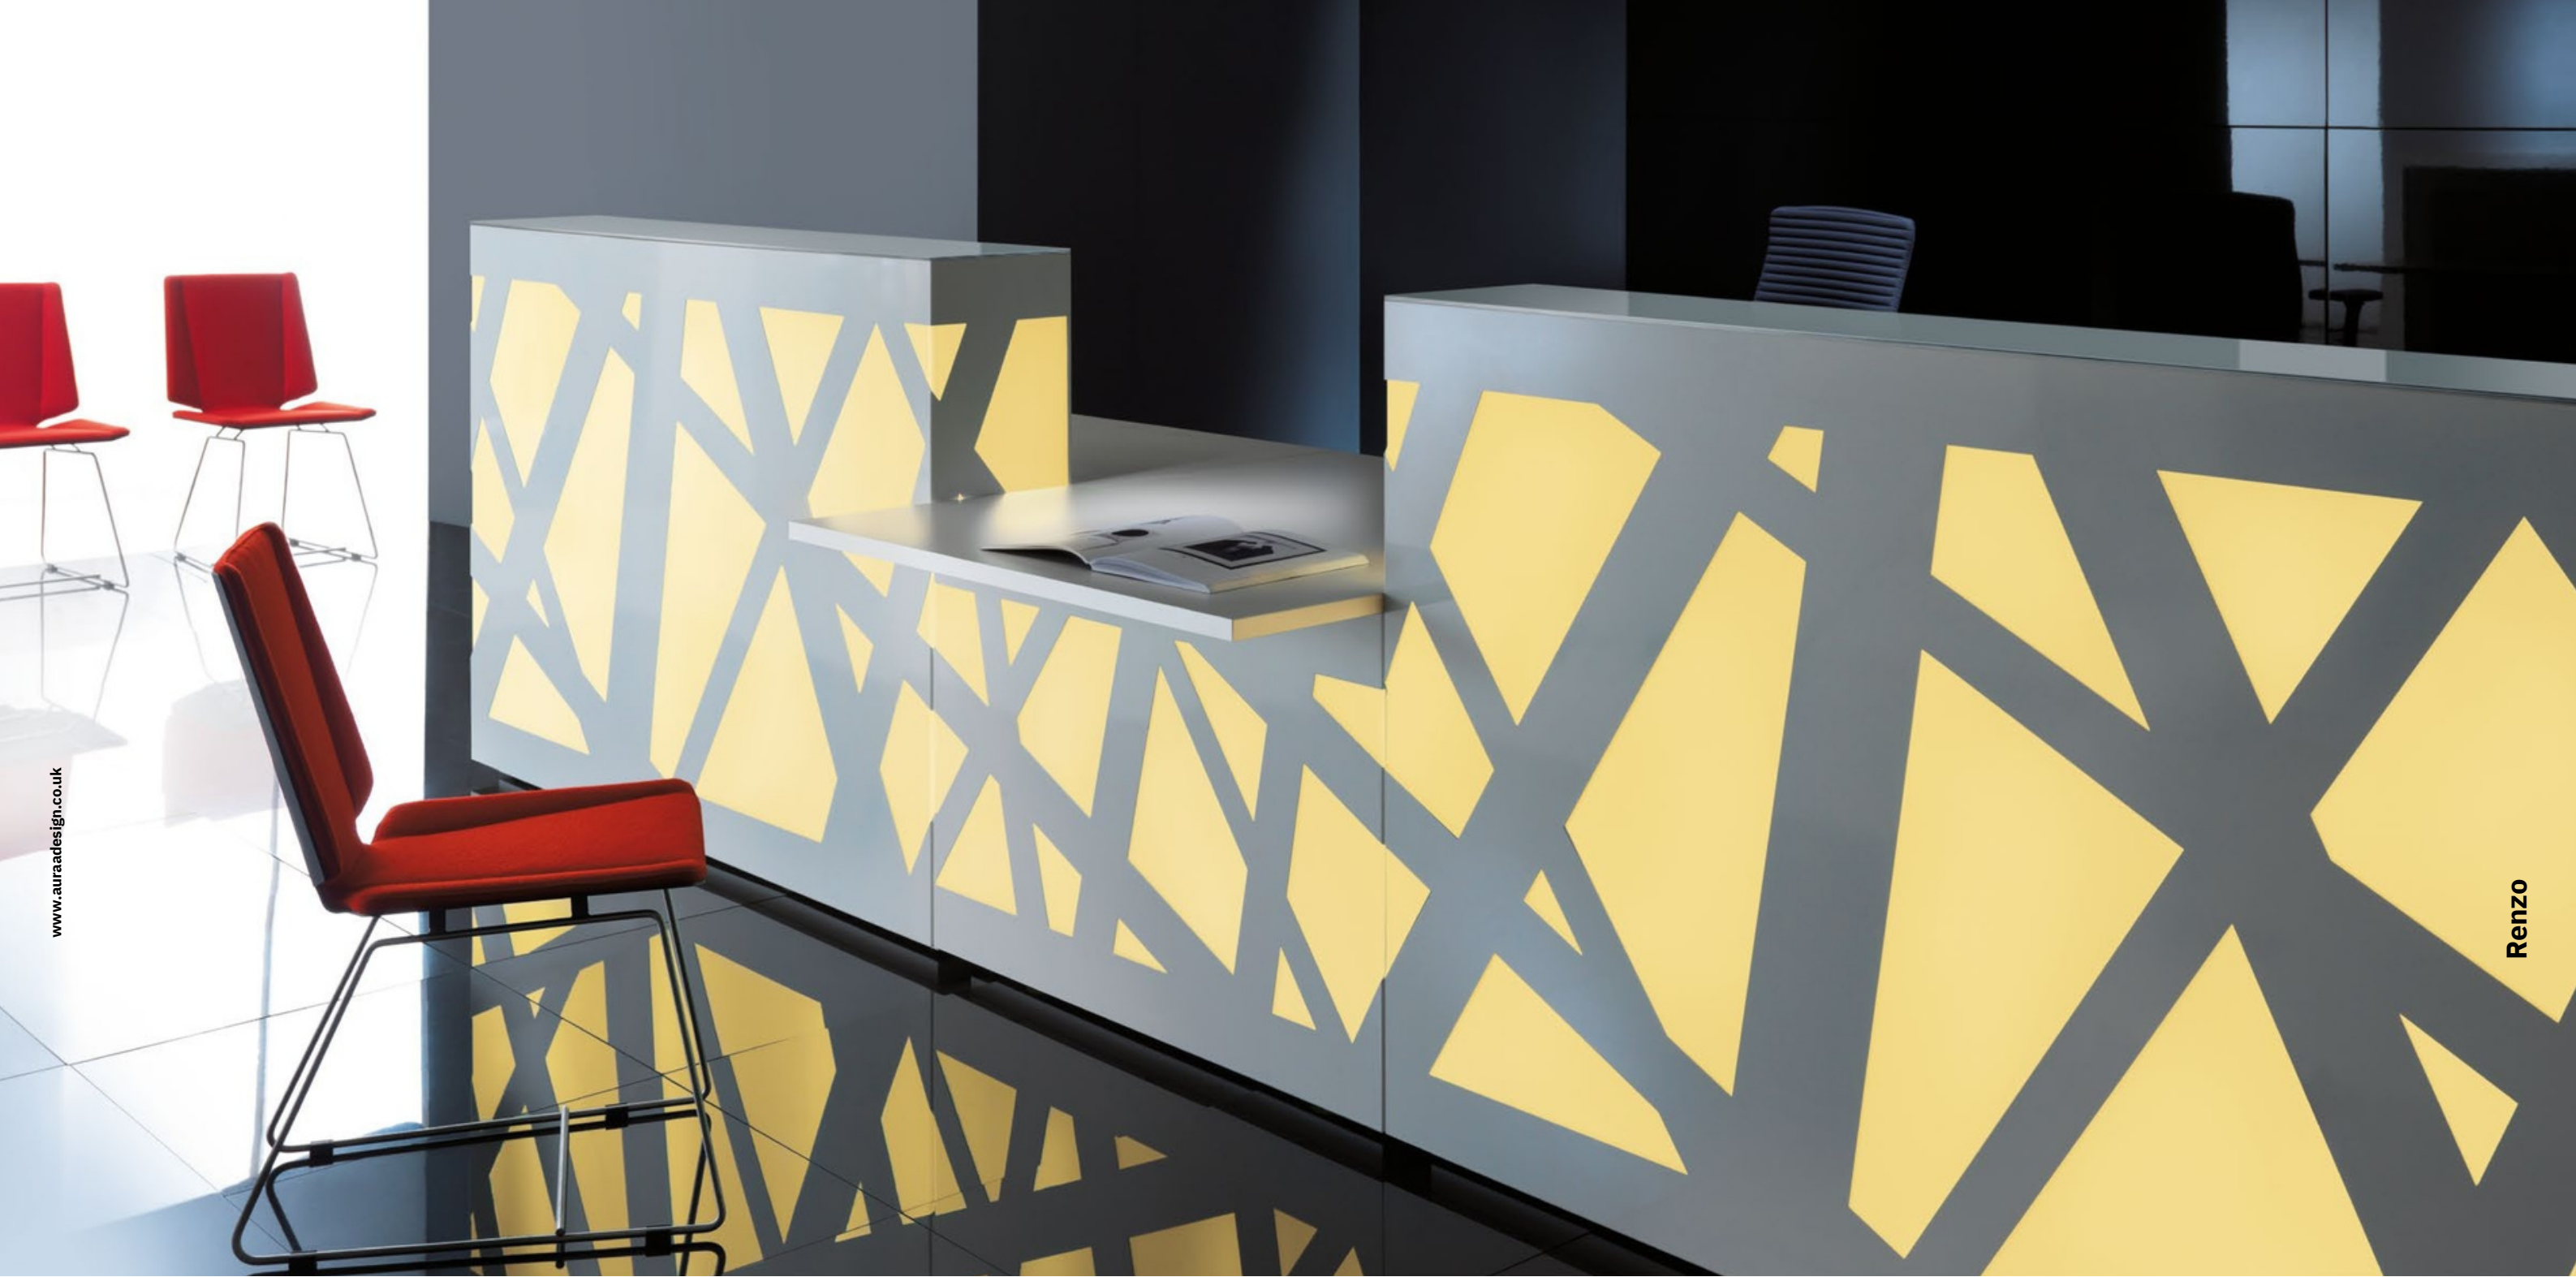

2600 / 2780 / 1146
102 1/2" / 109 1/2" / 45 1/8"

2600 / 2780 / 1146
102 1/2" / 109 1/2" / 45 1/8"

2600 / 1180 / 1146
102 1/2" / 46 1/2" / 45 1/8"
3200 / 1180 / 1146
126 1/8" / 46 1/2" / 45 1/8"

2600 / 1180 / 1146
102 1/2" / 46 1/2" / 45 1/8"

3200 / 2880 / 1146
126 1/8" / 113 1/2" / 45 1/8"

www.auraadesign.co.uk

Renzo

4200 / 1180 / 1146
165 1/2" / 46 1/2" / 45 1/8"