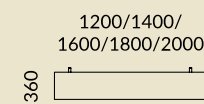

H: 750 mm

H: 638 mm

desk

add-on unit

desk for support

add-on desk

Modesty panel

Zabudowa
Knieblende