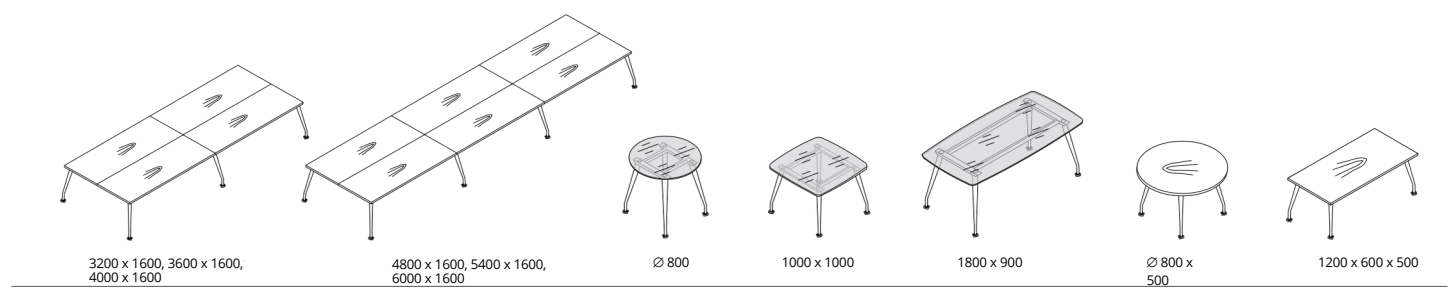

3000 x 1600 x 750

2120 x 2120 x 750

Pakhi

workspace

multibox - your personal storage

aura design

Hub Spaces, 582 Honeypot Lane, Stanmore, HA7 1JS, UK
www.auraadesign.co.uk
020 3915 8008
info@auraadesign.co.uk