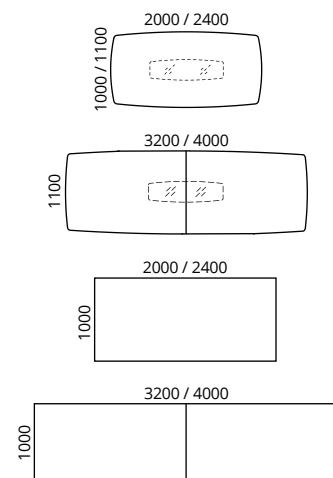

workspace

Pakhi your space

Pakhi conference room

Pakhi manager

Pakhi

Pakhi your place of work

2400 x 1600 x 750

3000 x 1600 / 3600 x 1600

3000 x 1600 x 750

2120 x 2120 x 750

Pakhi

workspace

multibox - your personal storage

aura design

Hub Spaces, 582 Honeypot Lane, Stanmore, HA7 1JS, UK
www.auraadesign.co.uk
020 3915 8008
info@auraadesign.co.uk