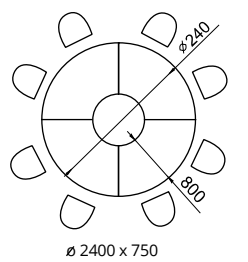

workspace

Pakhi your space

Pakhi conference room

Pakhi manager

Pakhi

Pakhi your place of work

2400 x 1600 x 750

3000 x 1600 / 3600 x 1600