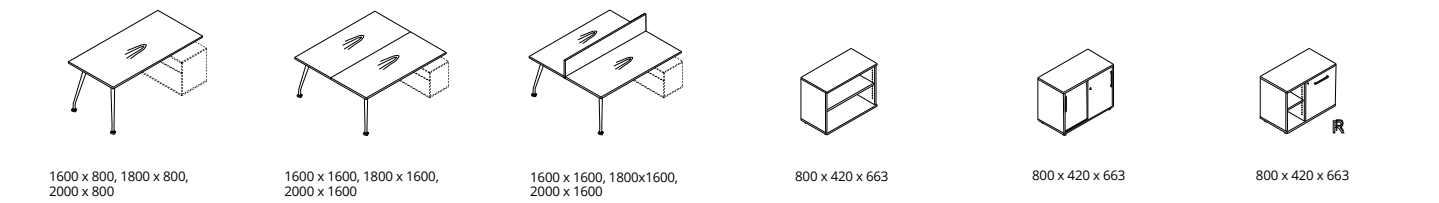

3000 x 1600 x 750

2120 x 2120 x 750

Pakhi

workspace

multibox - your personal storage

aura design

Hub Spaces, 582 Honeypot Lane, Stanmore, HA7 1JS, UK
www.auraadesign.co.uk
020 3915 8008
info@auraadesign.co.uk