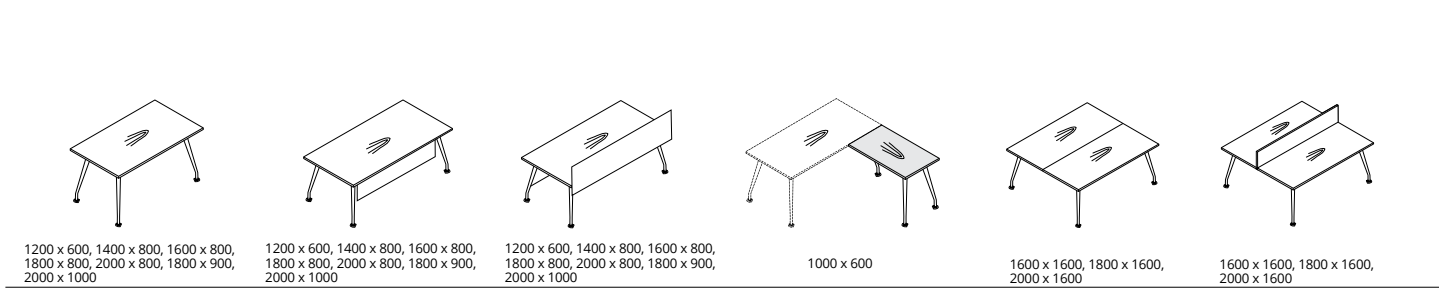

workspace

Pakhi your space

Pakhi conference room

Pakhi manager

Pakhi

Pakhi your place of work

2400 x 1600 x 750

3000 x 1600 / 3600 x 1600

3000 x 1600 x 750

2120 x 2120 x 750

Pakhi

workspace

multibox - your personal storage

aura design

Hub Spaces, 582 Honeypot Lane, Stanmore, HA7 1JS, UK
www.auraadesign.co.uk
020 3915 8008
info@auraadesign.co.uk