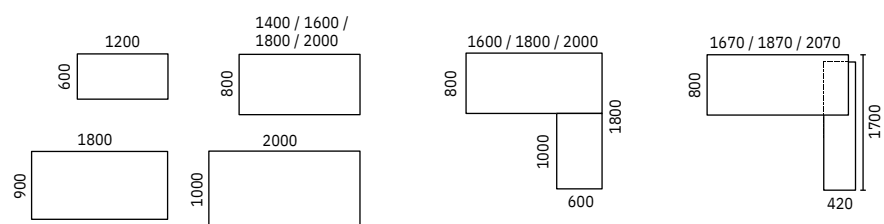

workspace

Pakhi your space

Pakhi conference room

Pakhi manager

Pakhi

Pakhi your place of work

2400 x 1600 x 750

3000 x 1600 / 3600 x 1600

3000 x 1600 x 750

2120 x 2120 x 750

Pakhi

workspace

multibox - your personal storage

aura design

Hub Spaces, 582 Honeypot Lane, Stanmore, HA7 1JS, UK
www.auraadesign.co.uk
020 3915 8008
info@auraadesign.co.uk