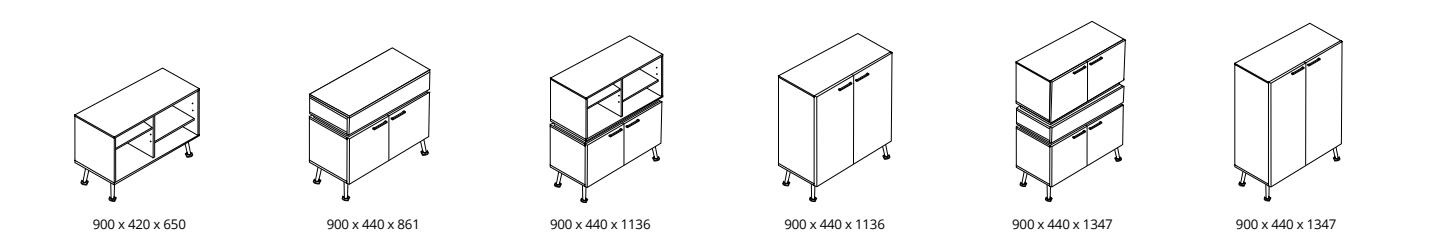

3000 x 1600 x 750

2120 x 2120 x 750

Pakhi

workspace

multibox - your personal storage

aura design

Hub Spaces, 582 Honeypot Lane, Stanmore, HA7 1JS, UK
www.auraadesign.co.uk
020 3915 8008
info@auraadesign.co.uk