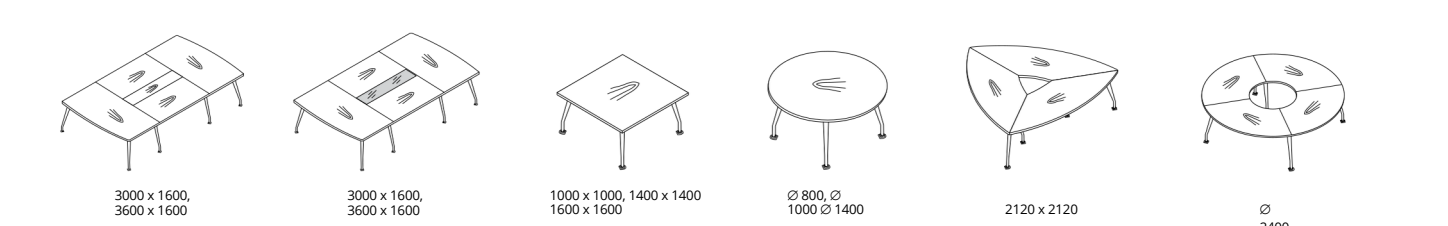

3000 x 1600 x 750

2120 x 2120 x 750

Pakhi

workspace

multibox - your personal storage

aura design

Hub Spaces, 582 Honeypot Lane, Stanmore, HA7 1JS, UK
www.auraadesign.co.uk
020 3915 8008
info@auraadesign.co.uk