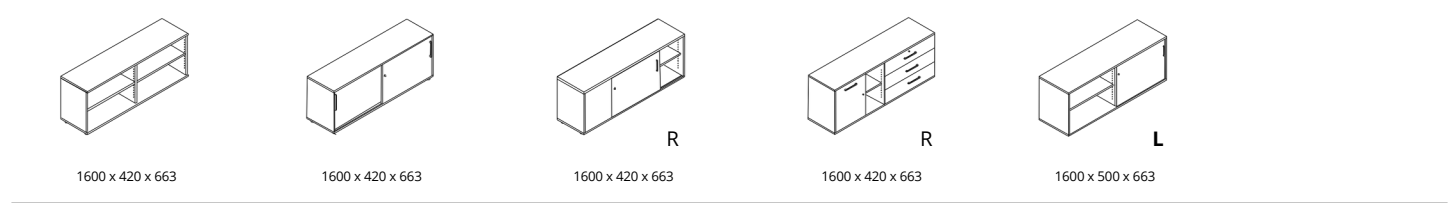

3000 x 1600 x 750

2120 x 2120 x 750

Pakhi

workspace

multibox - your personal storage

aura design

Hub Spaces, 582 Honeypot Lane, Stanmore, HA7 1JS, UK
www.auraadesign.co.uk
020 3915 8008
info@auraadesign.co.uk