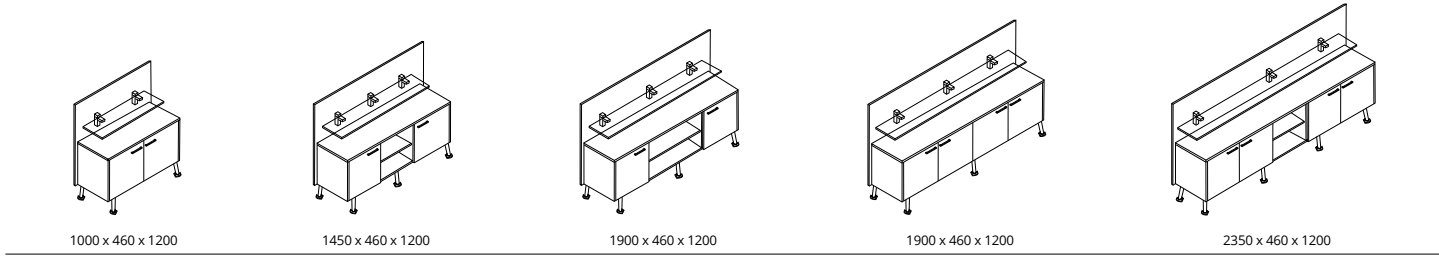

3000 x 1600 x 750

2120 x 2120 x 750

Pakhi

workspace

multibox - your personal storage

aura design

Hub Spaces, 582 Honeypot Lane, Stanmore, HA7 1JS, UK
www.auraadesign.co.uk
020 3915 8008
info@auraadesign.co.uk