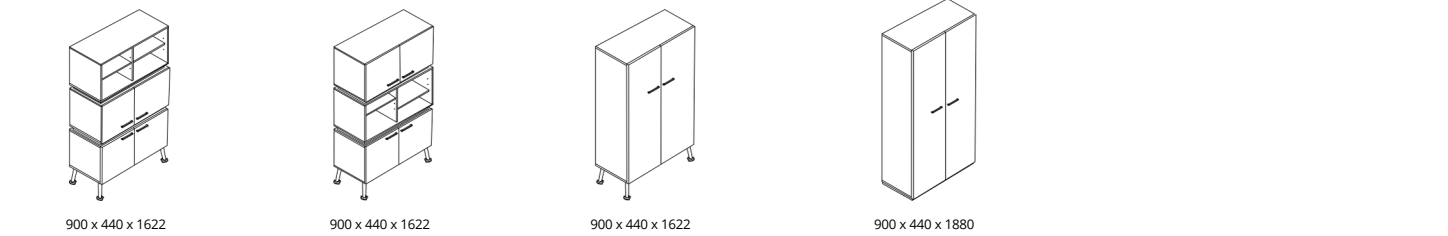

3000 x 1600 x 750

2120 x 2120 x 750

Pakhi

workspace

multibox - your personal storage

aura design

Hub Spaces, 582 Honeypot Lane, Stanmore, HA7 1JS, UK
www.auraadesign.co.uk
020 3915 8008
info@auraadesign.co.uk