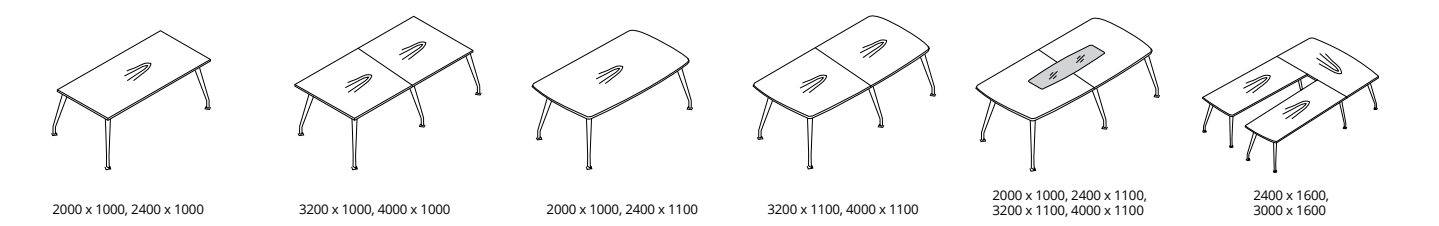

3000 x 1600 x 750

2120 x 2120 x 750

Pakhi

workspace

multibox - your personal storage

aura design

Hub Spaces, 582 Honeypot Lane, Stanmore, HA7 1JS, UK
www.auraadesign.co.uk
020 3915 8008
info@auraadesign.co.uk