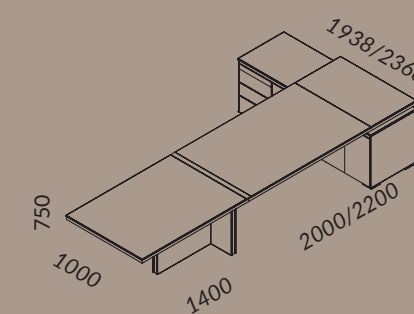

- DR4
  Melamina 3D
  DĄB GÓRSKI SZARY
  3D Melamine
  SCANDINAVIAN OAK
- U1
  Melamina
  BIAŁY
  Melamine
  WHITE
- LE1
  Skóra naturalna
  BRAZOWA
  Natural leather
  BROWN