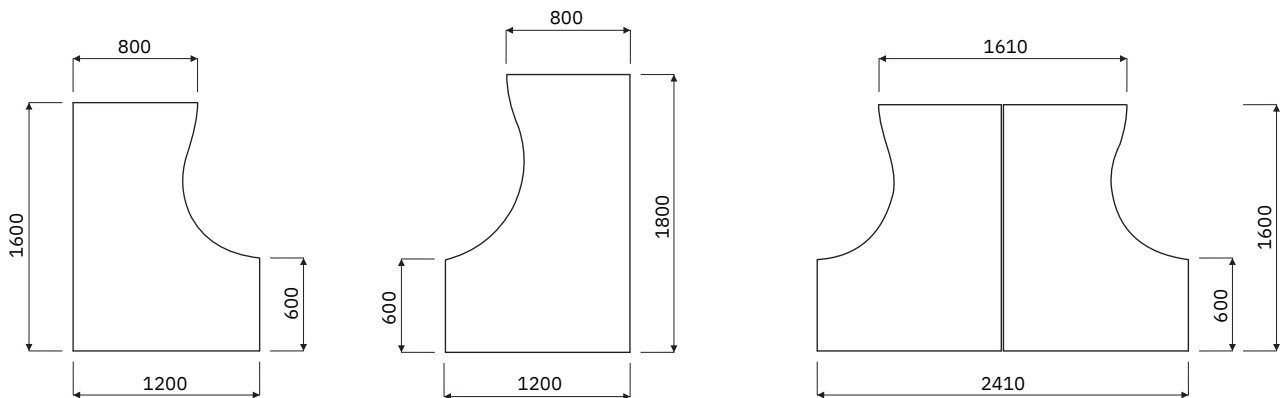

6. Top access

7. Cable way - the width of the opening is proportional to the width of the worktop

8. Mediabox + cable grommets

9. Cable way + cable grommets - desks, bench desks

Dimensions of radial worktops (mm)

Frame

Noah : legs - MFC 28 mm, modesty panel - MFC 18 mm, aluminum spacer 60x20 mm between top and leg

Attention - leveling - 10 mm range

Attention - cable tray under the worktop is always – aluminium semi-matt colour.