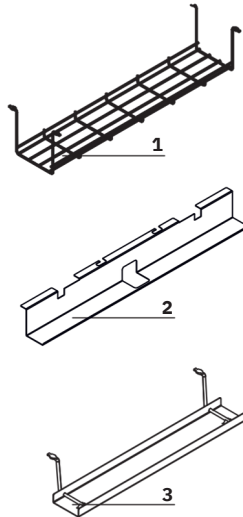

6. Top access

7. Cable way - the width of the opening is proportional to the width of the worktop

8. Mediabox + cable grommets

9. Cable way + cable grommets - desks, bench desks

Dimensions of radial worktops (mm)

Frame

Noah : legs - MFC 28 mm, modesty panel - MFC 18 mm, aluminum spacer 60x20 mm between top and leg

Attention - leveling - 10 mm range

Attention - cable tray under the worktop is always – aluminium semi-matt colour.

Accessories

1. **Horizontal cable tray** - powder coated
2. **Single desk horizontal cable tray** - powder coated metal
3. **Horizontal cable tray** - powder coated

Desks *

1200 / 800 / 740
69.35 kg

1400 / 800 / 740
77.45 kg