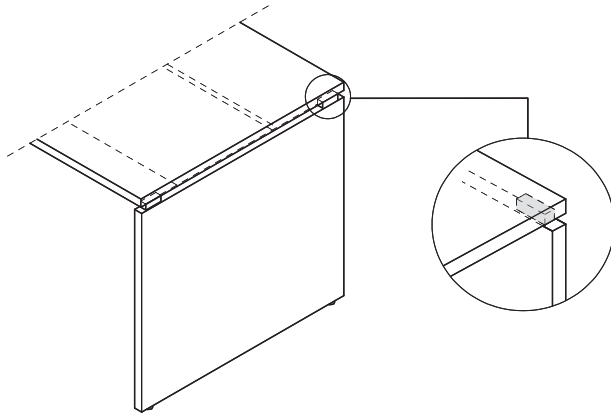

6. Top access

7. Cable way - the width of the opening is proportional to the width of the worktop

8. Mediabox + cable grommets

9. Cable way + cable grommets - desks, bench desks

Dimensions of radial worktops (mm)

Frame

Noah : legs - MFC 28 mm, modesty panel - MFC 18 mm, aluminum spacer 60x20 mm between top and leg

Attention - leveling - 10 mm range

Attention - cable tray under the worktop is always – aluminium semi-matt colour.