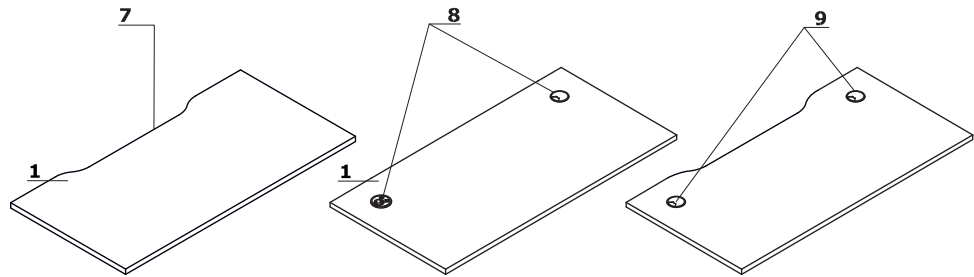

6. Top access

7. Cable way - the width of the opening is proportional to the width of the worktop

8. Mediabox + cable grommets

9. Cable way + cable grommets - desks, bench desks

Dimensions of radial worktops (mm)

Frame

Noah : legs - MFC 28 mm, modesty panel - MFC 18 mm, aluminum spacer 60x20 mm between top and leg

Attention - leveling - 10 mm range

Attention - cable tray under the worktop is always – aluminium semi-matt colour.