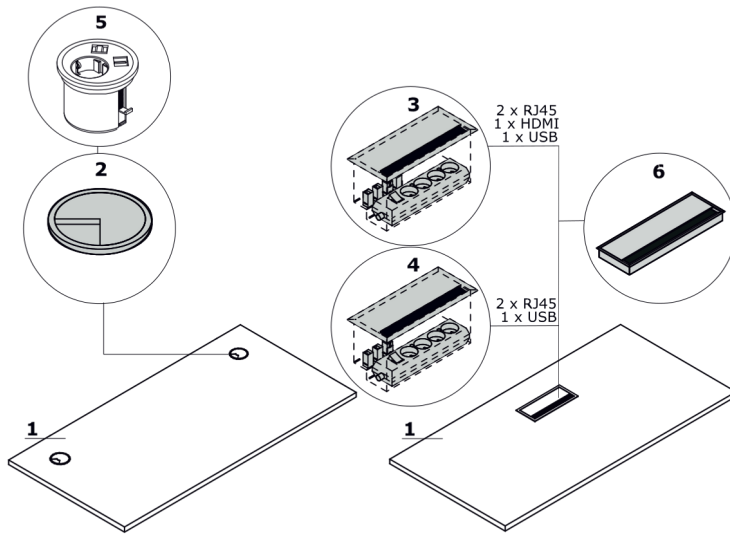

aura
design

www.auraadesign.co.uk

NOAH

NOAH

Noah desk worktops

1. Worktop - MFC 28 mm, ABS edge

OPTIONS WITH EXTRA CHARGE:

2. Grommet - 2 pcs, Ø 80 mm

3. Mediabox - 2 x RJ45 (class E, cat. 6); + 1 x USB + 1 x HDMI + 4 x 230V

4. Mediabox - 2 x RJ45 (class E, cat. 6); + 1 x USB + 4 x 230V

5. Mediabox - 1 x 230V + 1 x USB charger + 1 x RJ45, colour: black, white, mounted instead of the existing grommet Ø80 mm

6. Top access

7. Cable way - the width of the opening is proportional to the width of the worktop

8. Mediabox + cable grommets

9. Cable way + cable grommets - desks, bench desks

Dimensions of radial worktops (mm)

Frame

Noah : legs - MFC 28 mm, modesty panel - MFC 18 mm, aluminum spacer 60x20 mm between top and leg

Attention - leveling - 10 mm range

Attention - cable tray under the worktop is always – aluminium semi-matt colour.