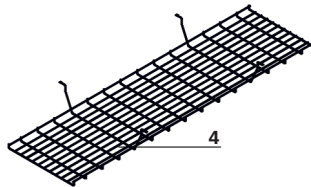

Accessories

1. Horizontal cable tray - powder coated
2. Single desk horizontal cable tray - powder coated metal
3. Horizontal cable tray - powder coated
4. Cable tray for bench desks - steel wire Ø4 mm, powder coated