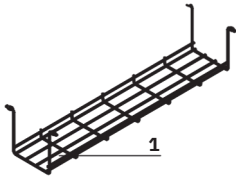

Accessories

1. Horizontal cable tray - powder coated
2. Single desk horizontal cable tray - powder coated metal
3. Horizontal cable tray - powder coated
4. Cable tray for bench desks - steel wire Ø4 mm, powder coated