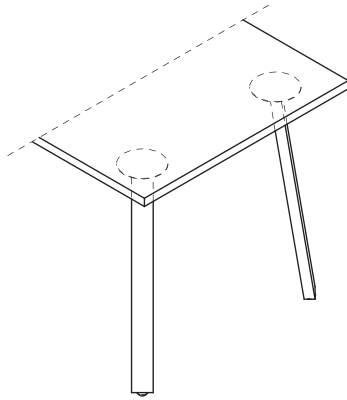

8. Mediabox + cable grommets

9. Cable way + cable grommets - desks, bench desks

Dimensions of radial worktops (mm)

Frame

Mocko : powder coated steel, profile 60x30 mm

Attention - cable tray under the worktop is always – aluminium semi-matt colour.
Attention - leveling - 10 mm range.

Accessories

1. Horizontal cable tray - powder coated
2. Single desk horizontal cable tray - powder coated metal
3. Horizontal cable tray - powder coated
4. Cable tray for bench desks - steel wire Ø4 mm, powder coated