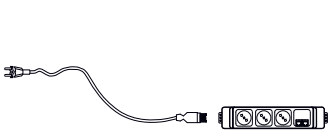

Power strip - for series connection

1. set for 1 workstation - power strip (3x SCHUCKO, 2x RJ45) x1 + power cord (universal outlet PL/FR/Schucko)
2. set for 2 workstation - power strip (3x SCHUCKO, 2x RJ45) x2 + set of power cords (universal outlet PL/FR/Schucko)
3. set for 3 workstation - power strip (3x SCHUCKO, 2x RJ45) x3 + set of power cords (universal outlet PL/FR/Schucko)

1