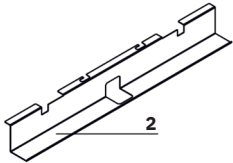

8. Mediabox + cable grommets

9. Cable way + cable grommets - desks, bench desks

Dimensions of radial worktops (mm)

Frame

Mocko : powder coated steel, profile 60x30 mm

Attention - cable tray under the worktop is always – aluminium semi-matt colour.
Attention - leveling - 10 mm range.

Accessories

1. Horizontal cable tray - powder coated
2. Single desk horizontal cable tray - powder coated metal
3. Horizontal cable tray - powder coated
4. Cable tray for bench desks - steel wire Ø4 mm, powder coated