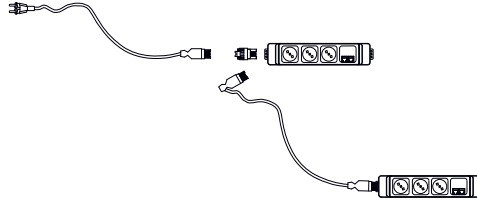

Power strip - for series connection

1. set for 1 workstation - power strip (3x SCHUCKO, 2x RJ45) x1 + power cord (universal outlet PL/FR/Schucko)
2. set for 2 workstation - power strip (3x SCHUCKO, 2x RJ45) x2 + set of power cords (universal outlet PL/FR/Schucko)
3. set for 3 workstation - power strip (3x SCHUCKO, 2x RJ45) x3 + set of power cords (universal outlet PL/FR/Schucko)

1

2

3

Elements for desks pairing