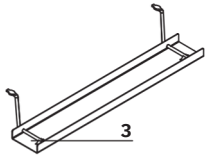

8. Mediabox + cable grommets

9. Cable way + cable grommets - desks, bench desks

Dimensions of radial worktops (mm)

Frame

Mocko : powder coated steel, profile 60x30 mm

Attention - cable tray under the worktop is always – aluminium semi-matt colour.
Attention - leveling - 10 mm range.

Accessories

1. Horizontal cable tray - powder coated
2. Single desk horizontal cable tray - powder coated metal
3. Horizontal cable tray - powder coated
4. Cable tray for bench desks - steel wire Ø4 mm, powder coated