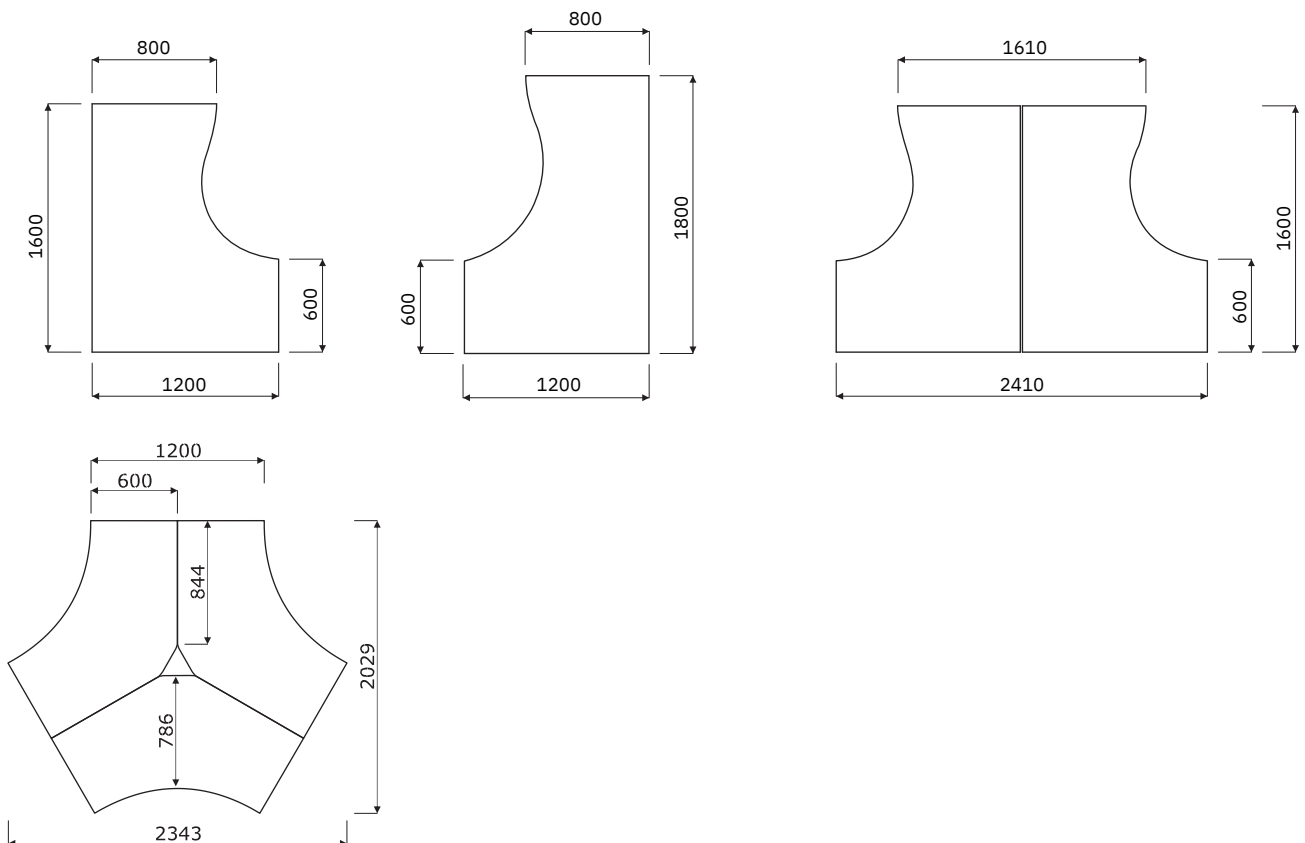

8. Mediabox + cable grommets

9. Cable way + cable grommets - desks, bench desks

Dimensions of radial worktops (mm)

Frame

Mocko : powder coated steel, profile 60x30 mm

Attention - cable tray under the worktop is always – aluminium semi-matt colour.
Attention - leveling - 10 mm range.