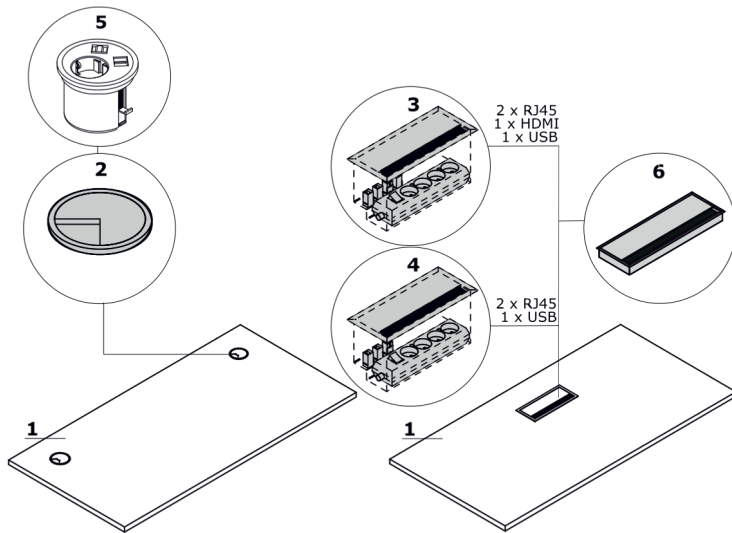

aura
design

www.auraadesign.co.uk

MOCKO

Mocko desk worktops

1. Worktop - MFC 28 mm, ABS edge

OPTIONS WITH EXTRA CHARGE:

2. Grommet - 2 pcs, Ø 80 mm

3. Mediabox - 2 x RJ45 (class E, cat. 6); + 1 x USB + 1 x HDMI + 4 x 230V

4. Mediabox - 2 x RJ45 (class E, cat. 6); + 1 x USB + 4 x 230V

5. Mediabox - 1 x 230V + 1 x USB charger + 1 x RJ45, colour: black, white, mounted instead of the existing grommet Ø80 mm

6. Top access

7. Cable way - the width of the opening is proportional to the width of the worktop

8. Mediabox + cable grommets

9. Cable way + cable grommets - desks, bench desks

Dimensions of radial worktops (mm)

Frame

Mocko : powder coated steel, profile 60x30 mm

Attention - cable tray under the worktop is always – aluminium semi-matt colour.
Attention - leveling - 10 mm range.

Accessories

1. Horizontal cable tray - powder coated
2. Single desk horizontal cable tray - powder coated metal
3. Horizontal cable tray - powder coated
4. Cable tray for bench desks - steel wire Ø4 mm, powder coated