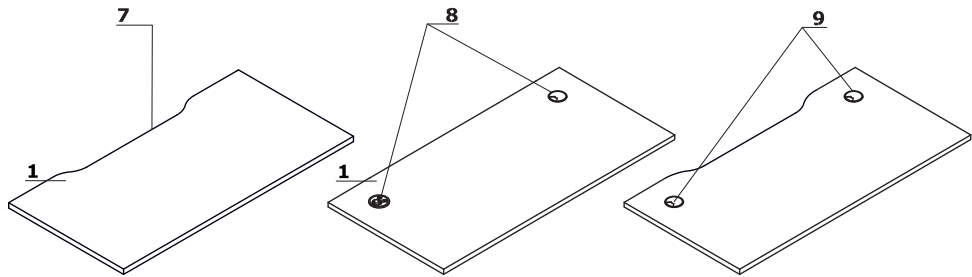

8. Mediabox + cable grommets

9. Cable way + cable grommets - desks, bench desks

Dimensions of radial worktops (mm)

Frame

Mocko : powder coated steel, profile 60x30 mm

Attention - cable tray under the worktop is always – aluminium semi-matt colour.
Attention - leveling - 10 mm range.