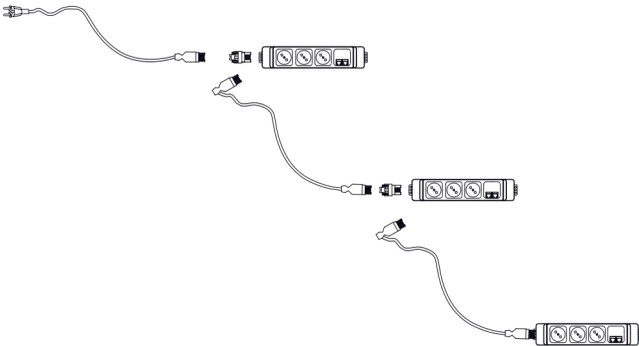

Power strip - for series connection

1. set for 1 workstation - power strip (3x SCHUCKO, 2x RJ45) x1 + power cord (universal outlet PL/FR/Schucko)
2. set for 2 workstation - power strip (3x SCHUCKO, 2x RJ45) x2 + set of power cords (universal outlet PL/FR/Schucko)
3. set for 3 workstation - power strip (3x SCHUCKO, 2x RJ45) x3 + set of power cords (universal outlet PL/FR/Schucko)

1

2

3

Elements for desks pairing