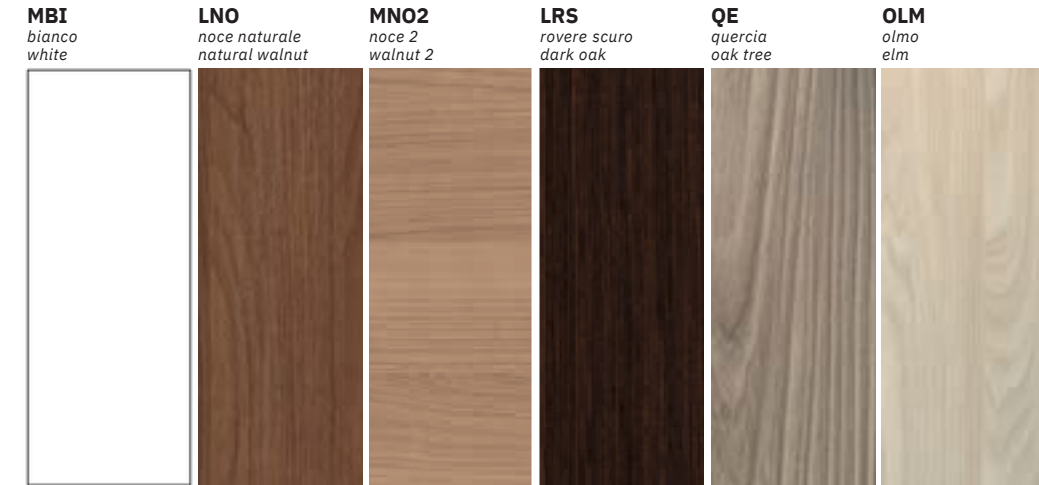

We always find a perfect spot for everything, the only thing that changes continuously is the limit of satisfaction: we love to push it always higher.

scheda tecnica *technical data*

melaminici *melamine*