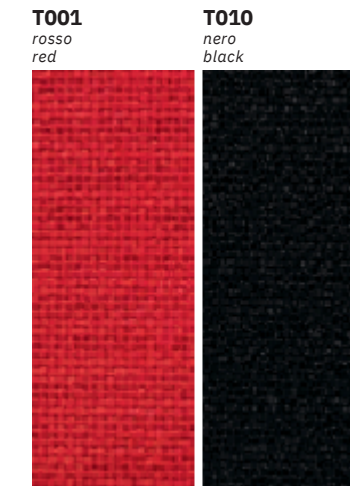

cuscini *pillow*