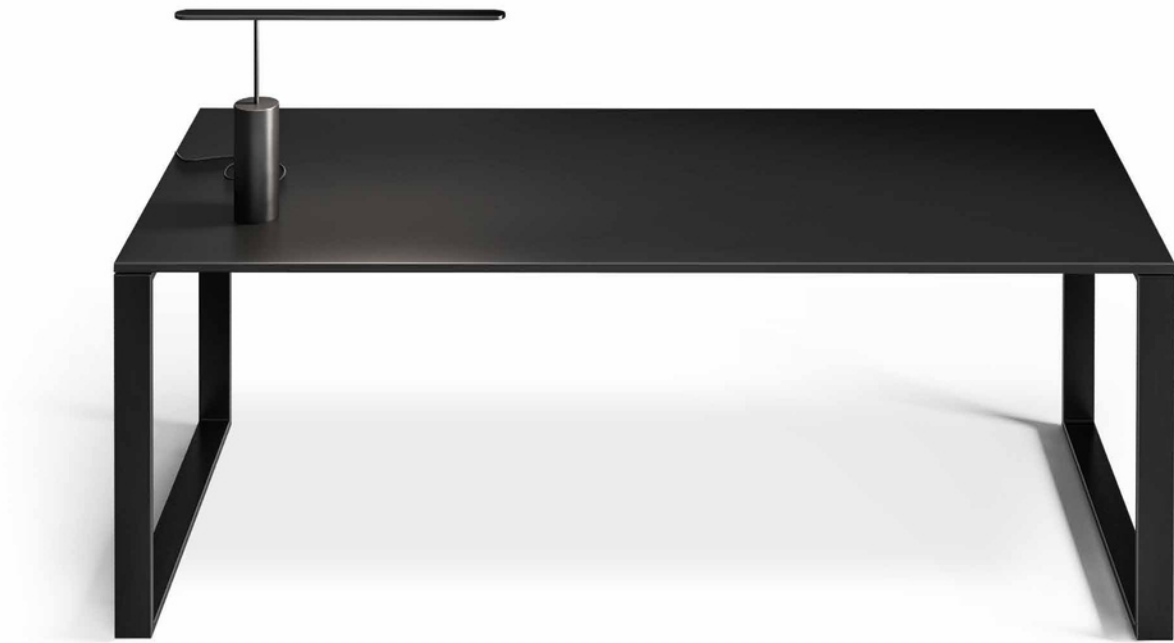

Melaminico Melamine | Mélamine

N3RT Rovere Twist Durmast Twist Chêne Twist	N3NB Noce Boheme Walnut Boheme Noyer Boheme	N3EU Eucalipto Eucalyptus Eucalyptus	N3BD Bianco Dance White Dance Blanc Dance
N3RV Rovere Oak Chêne	N3OC Olmo Classic Elm Classic Orme Classic	N3NJ Nero Jazz Black Jazz Noir Jazz	N2GF Grigio Fango Mud Grey Gris Boue

Metallo Metal | Métal

M1NE Nero Elegante Smart Black Noir Éléphant	M2BD Bianco Dance White Dance Blanc Dance	M2AG Alluminio Goffrato Embossed Metal Alu Aluminium Gauffré

Vetro Glass | Verre

E1BD Bianco Dance White Dance Blanc Dance	E1GY Grigio Yoga Yoga Grey Gris Yoga	V1NE Nero Elegante Smart Black Noir Éléphant	E1TT Titanio Titanium Titane
E1GF Grigio Fango Mud Grey Gris Boue	V1BV Blu Vivo Sparkling Blue Blue Brillant	E1MS Marsala Marsala Marsala	V1MK Moka Moka Moka
E1DE Denim Denim Denim	E1VF Verde Foresta Forest Green Forêt Verte