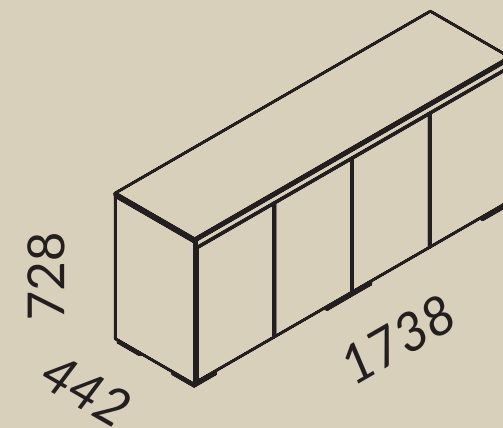

N06
Fornir
DĄB FLADER
Veneer
FLADER OAK

Akcent
ALUMINIUM
SZCZOTKOWANE
Decorative strip
BRUSHED ALUMINIUM

U1
Melamina
BIAŁY
Melamine
WHITE

Szkoło
BIAŁE LACOBEL
Glass
WHITE LACOBEL