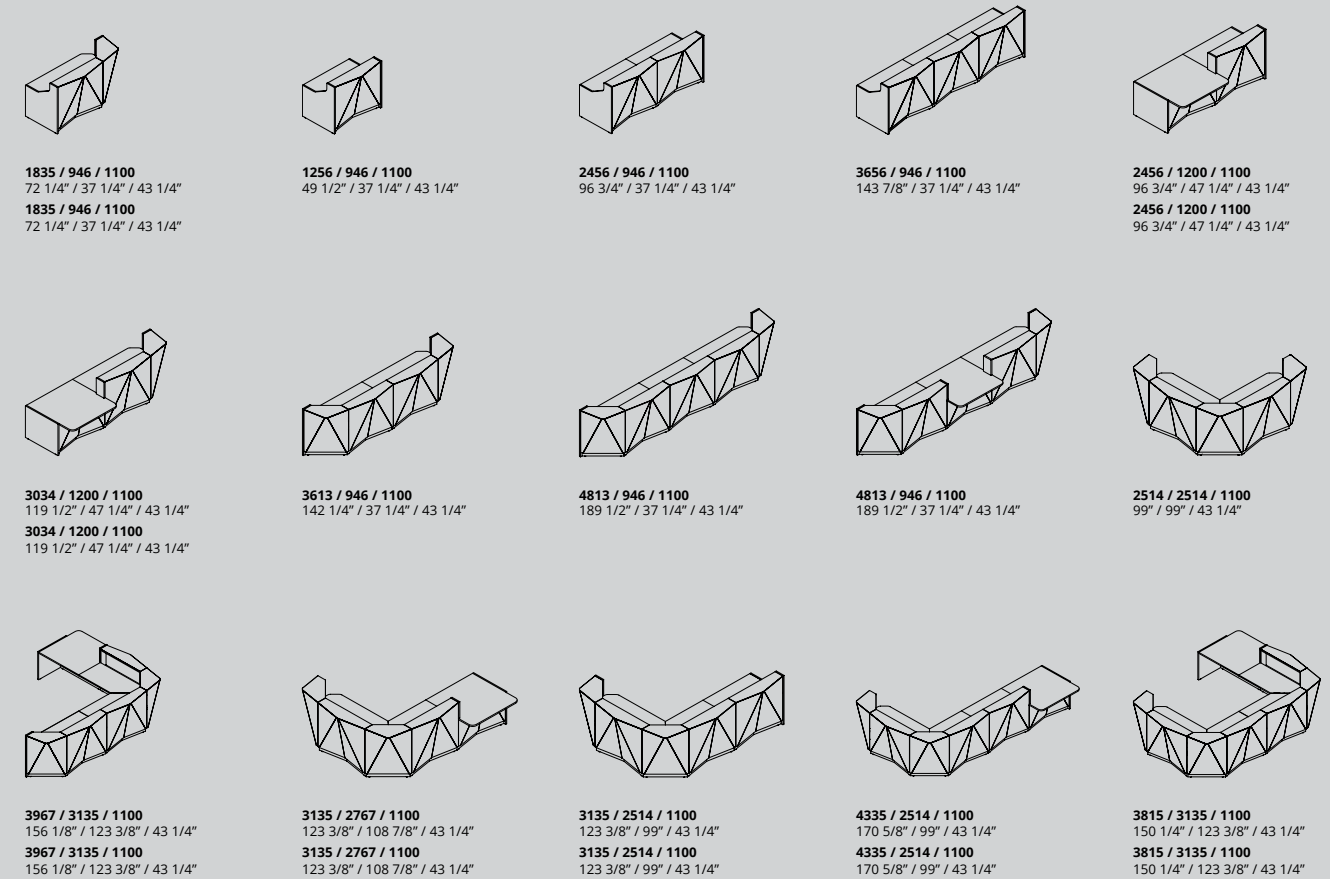

reception is conjoining aesthetics with functionality. A modular construction allows creating various straight and corner sets. By employing a low module segment with an overhang top, the reception can ease communication with disabled customers. Thanks to these features Gia is fulfilling requirements of different types of spaces: from small receptions to vast lobbies.

Gia

3967 / 3135 / 2768 / 950 / 1100
156 1/8" / 123 3/8" / 109 / 37 3/8" / 43 2/8"

Upper top, front

Glass black

Glass white

Glass silver

Body

Black