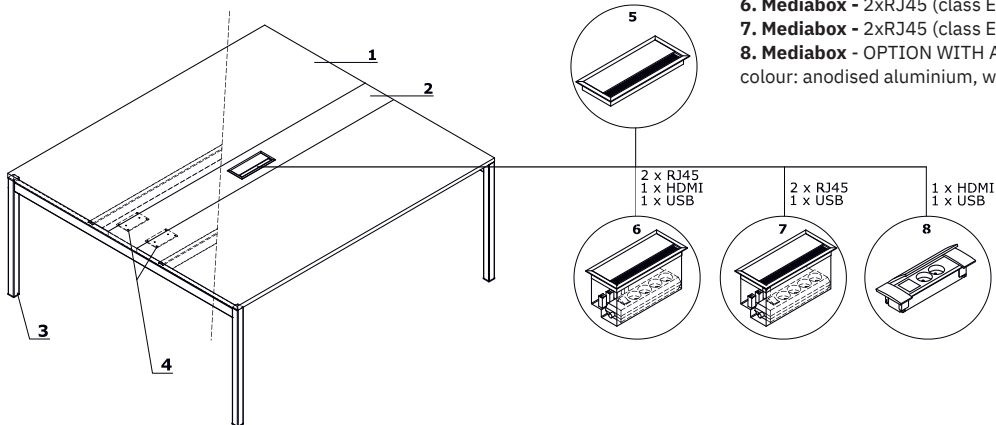

aura
design

www.auraadesign.co.uk

GARBO

GARBO

GARBO

Conference table

- 1. **Worktop** - MFC 28 mm, ABS edge
- 2. **MFC element** - without mediabox as standard
- 3. **Leg** - powder coated steel, profile 40x40 mm
- 4. **Fixing flat bar**

OPTIONS WITH EXTRA CHARGE:

- 5. **Top access**
- 6. **Mediabox** - 2xRJ45 (class E, cat. 6); +1 x USB + 1 x HDMI + 4x 230V
- 7. **Mediabox** - 2xRJ45 (class E, cat. 6); +1 x USB + 4x 230V
- 8. **Mediabox** - OPTION WITH ADDITIONAL CHARGE - 2x230V+HDMI+USB, colour: anodised aluminium, white, black