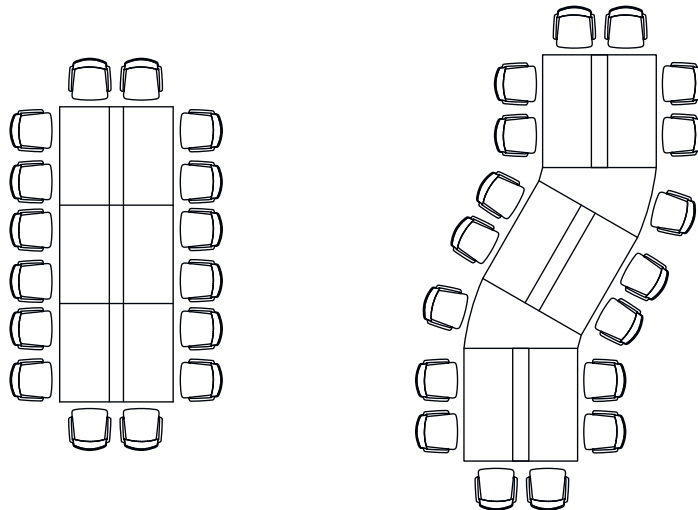

Chairs arrangement