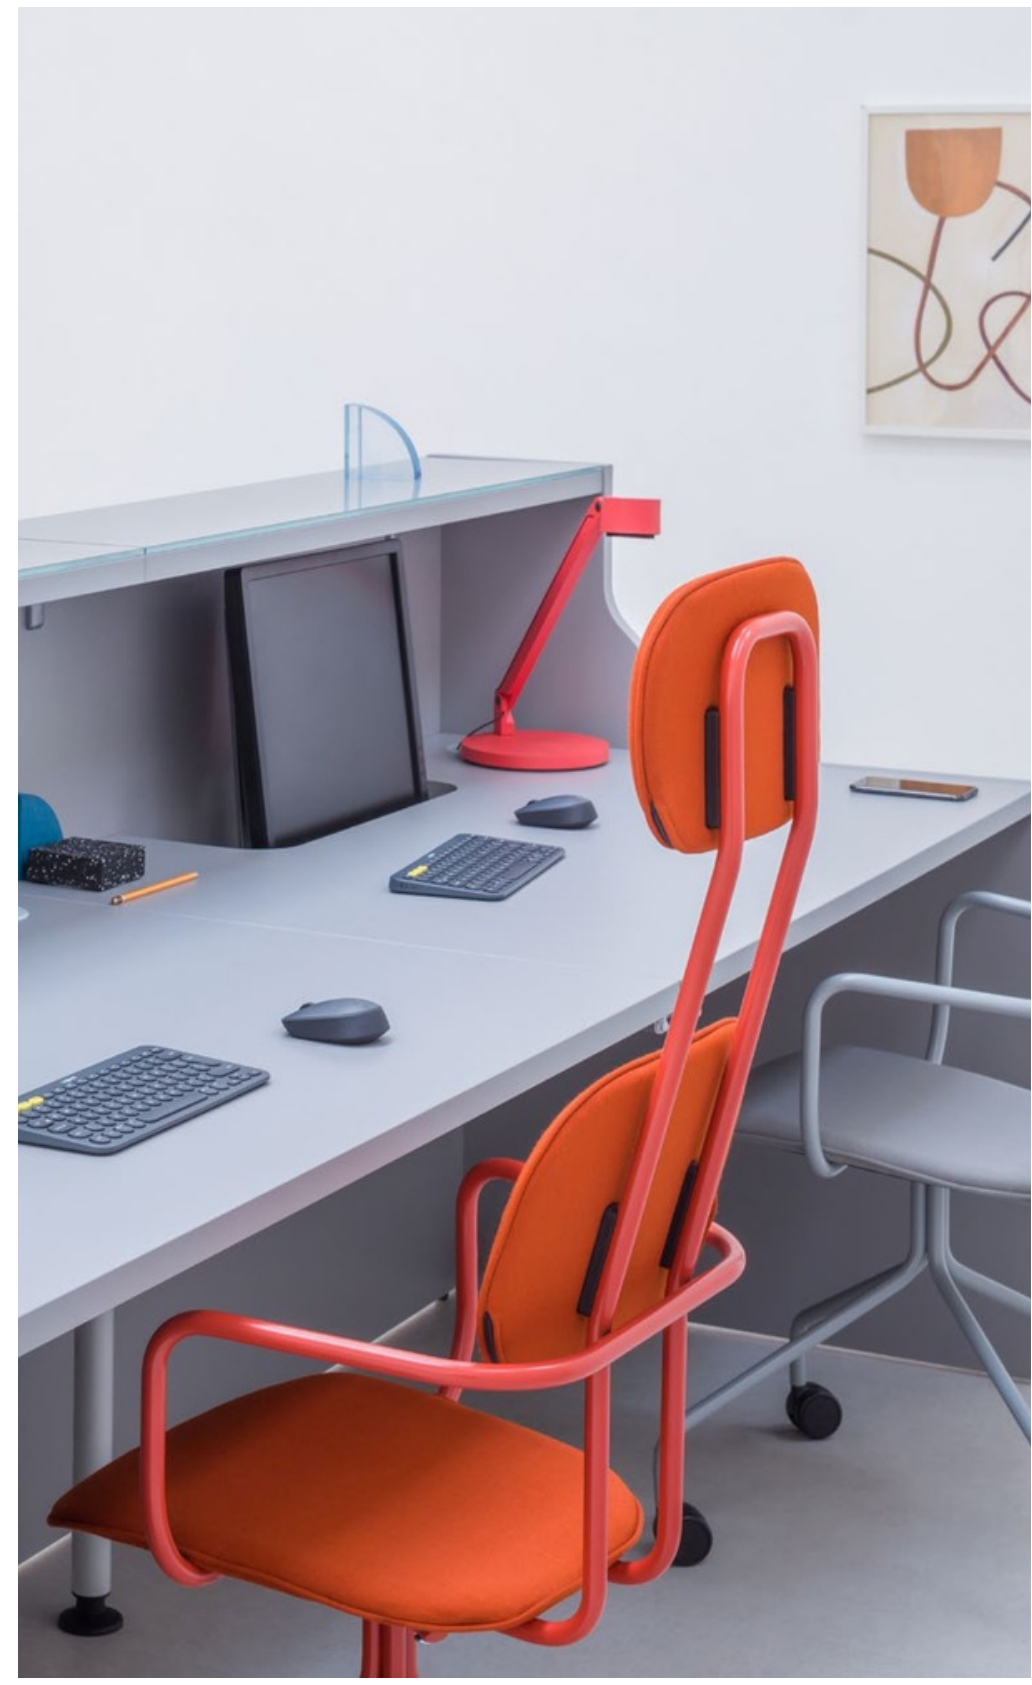

www.va
ura.de
sign.co.
uk