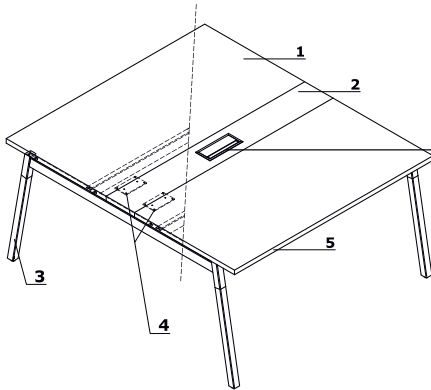

auraa
design

www.auraadesign.co.uk

FEDERIGO

FEDERIGO

FEDERIGO

Conference tables Federigo

- 1. **Worktop** - MFC 28 mm, ABS edge
- 2. **MFC element** - without mediabox as standard
- 3. **Natural wood** - ash, with metal element, powder coated, coated with transparent varnish, profile 40 × 40 mm, spacer 10 mm between top and frame
- 4. **Fixing flat bar**

2 x RJ45
1 x HDMI
1 x USB

2 x RJ45
1 x USB

1 x HDMI
1 x USB

Tables

- 1. **Top** - MFC 18 mm, black, ABS edges 2 mm
 - 2. **Metal element** - powder coated
 - 3. **Frame** - metal frame , profile 40 × 40 mm, wooden leg - ash natural
- ### OPTIONS WITH EXTRA CHARGE:
- 4. **Worktop edge** - colour: ash natural

1200 / 1200 /
740 31.7 kg

800 / 800 / 740
20.3 kg

2000 / 1000 / 740
40.8 kg

2000 / 800-1000 / 740
45.3 kg

* dimensions expressed in millimetres: width x depth x height

Top

Black

Aluminum satinato