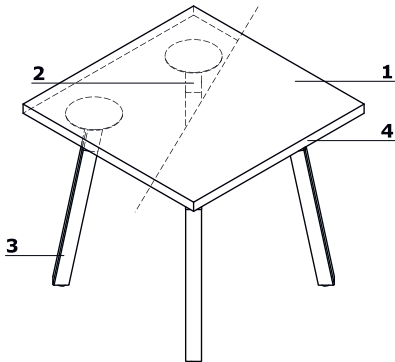

2 x RJ45
1 x HDMI
1 x USB

2 x RJ45
1 x USB

1 x HDMI
1 x USB

Tables

- 1. **Top** - MFC 18 mm, black, ABS edges 2 mm
 - 2. **Metal element** - powder coated
 - 3. **Frame** - metal frame , profile 40 × 40 mm, wooden leg - ash natural
- ### OPTIONS WITH EXTRA CHARGE:
- 4. **Worktop edge** - colour: ash natural

1200 / 1200 /
740 31.7 kg

800 / 800 / 740
20.3 kg

2000 / 1000 / 740
40.8 kg

2000 / 800-1000 / 740
45.3 kg

* dimensions expressed in millimetres: width x depth x height

Top

Black

Aluminum satinato