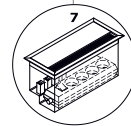

auraa
design

www.auraadesign.co.uk

FEDERIGO

FEDERIGO

FEDERIGO

Conference tables Federigo

- 1. **Worktop** - MFC 28 mm, ABS edge
- 2. **MFC element** - without mediabox as standard
- 3. **Natural wood** - ash, with metal element, powder coated, coated with transparent varnish, profile 40 × 40 mm, spacer 10 mm between top and frame
- 4. **Fixing flat bar**

OPTIONS WITH EXTRA CHARGE:

- 5. **Worktop edge** - colour: ash natural
- 6. **Top access**
- 7. **Mediabox** - 2xRJ45 (class E, cat. 6); +1 x USB + 1 x HDMI + 4x 230V
- 8. **Mediabox** - 2xRJ45 (class E, cat. 6); +1 x USB + 4x 230V
- 9. **Mediabox** - OPTION WITH ADDITIONAL CHARGE - 2x230V+HDMI+USB, colour: anodised aluminium, white, black

2 x RJ45
1 x HDMI
1 x USB

2 x RJ45
1 x USB

1 x HDMI
1 x USB

Tables

- 1. **Top** - MFC 18 mm, black, ABS edges 2 mm
 - 2. **Metal element** - powder coated
 - 3. **Frame** - metal frame , profile 40 × 40 mm, wooden leg - ash natural
- ### OPTIONS WITH EXTRA CHARGE:
- 4. **Worktop edge** - colour: ash natural