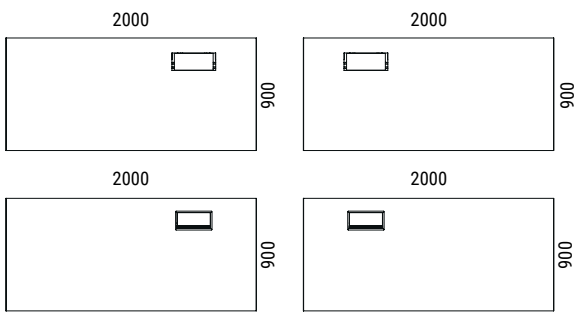

Metal grommet

Wood grommet

Flip sockets

RANGE

Melamine

Desk height: 700 – 1200 mm

Veneer

Desk height: 700 – 1200 mm