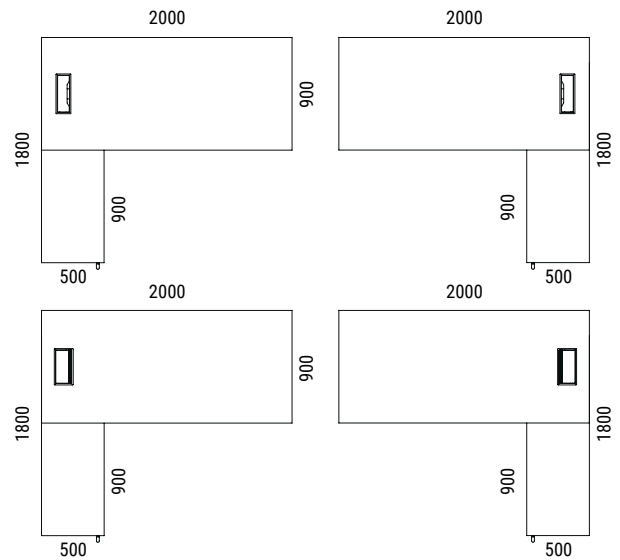

Frame

- L-shaped angle - 60x45x460mm / 60x60x460mm / 30x50x450mm (depending on table configuration);
- Metal tube - 40x20 mm;
- Powder coated metal, matches the colour of columns.

Lifting columns

- Types: two (2) step columns only;
- Anti-collision feature;
- Two motors;
- Soft start and soft stop;
- Lifting speed: up to 38 mm / sec;
- Stroke length: 500 mm;
- Rectangular tube dimensions: 50x80 mm;
- Lifting capacity: up to 80 kg;
- Powder coated metal, matches the colour of frame;
- Column levellers, up to 10 mm;
- Columns are covered or integrated into pedestal.

Metal grommet

Wood grommet

Flip sockets

RANGE

Melamine

Desk height: 700 – 1200 mm

Veneer

Desk height: 700 – 1200 mm