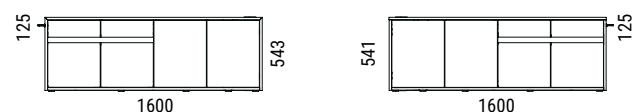

ELECTRICAL SPECIFICATION

Electronic data of power unit for columns

- Input: 110-240V;
- Frequency: 50/60Hz;
- Output: 18V;
- Power Plug: EU, UK, CH, FR;
- Energy consumption: standby 0,01W;
- Operating Cycle: 1 minute on, 9 minutes off.

Grommet, wire management and power connectivity

- Built-in hidden power sockets or integrated flip sockets with additional USB charger for external devices;
- Cable management box under grommet or integrated sockets included;
- Spiral power cable attached to panel leg or wired through pedestal (depending on table configuration).