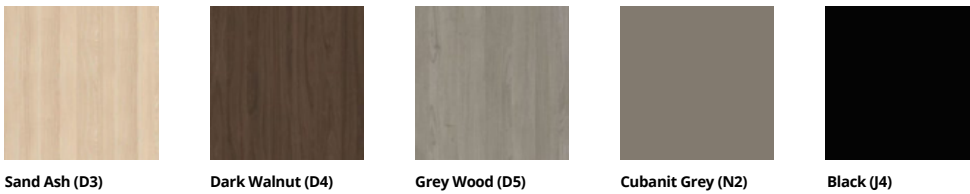

Optional

Felt-lined drawer insert

Modesty panel

File railing set for one bottom drawer EU/UK

Fadey / Colours

Melamine

① Group

② Group