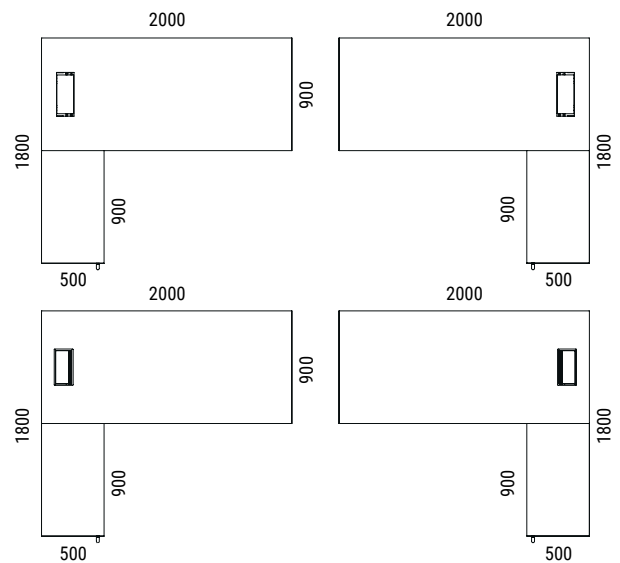

Frame

- L-shaped angle - 60x45x460mm / 60x60x460mm / 30x50x450mm (depending on table configuration);
- Metal tube - 40x20 mm;
- Powder coated metal, matches the colour of columns.

Lifting columns

- Types: two (2) step columns only;
- Anti-collision feature;
- Two motors;
- Soft start and soft stop;
- Lifting speed: up to 38 mm / sec;
- Stroke length: 500 mm;
- Rectangular tube dimensions: 50x80 mm;
- Lifting capacity: up to 80 kg;
- Powder coated metal, matches the colour of frame;
- Column levellers, up to 10 mm;
- Columns are covered or integrated into pedestal.

Doors, drawer fronts

- Veneer /HPL pedestal - 16 mm chipboard covered in HPL with 1 mm edging;
- Melamine pedestal - 16 mm MFC with 1 mm edging.

Inner drawers

- Veneer /HPL pedestal - 12 mm chipboard covered in veneer with 0,5 mm edging;
- Veneer /HPL pedestal - 16 mm chipboard covered in veneer with 0,5 mm edging;
- Melamine pedestal - 12 mm MFC with 0,5 mm edging (only black/white colors available);
- Melamine pedestal - 16 mm MFC with 0,5 mm edging (only black/white colors available).

Pedestal features

- Left or right;
- Veneer + HPL or MFC;
- Integrated table leg;
- Full extension runners with soft closing mechanism;
- Push open door with adjustable shelf;
- Service door (not usable);
- Top drawer with lock;
- Drawer load capacity - 10kg;
- Carcass edges connected in 45° (veneer version);
- Only black or white inner drawer parts (MFC version);
- Adjustable height levelling feet.

Metal grommet

Wood grommet

Flip sockets

RANGE

Melamine

Desk height: 700 – 1200 mm

Veneer

Desk height: 700 – 1200 mm