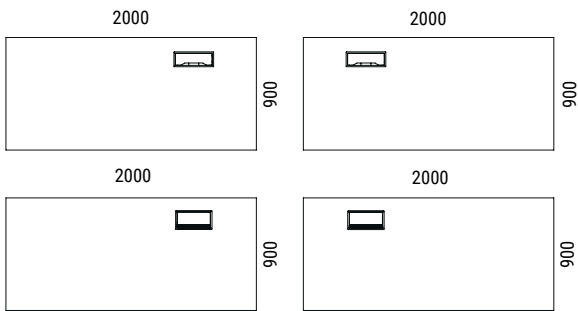

Grommet, wire management and power connectivity

- Built-in hidden power sockets or integrated flip sockets with additional USB charger for external devices;
- Cable management box under grommet or integrated sockets included;
- Spiral power cable attached to panel leg or wired through pedestal (depending on table configuration).

Metal grommet

Wood grommet

Flip sockets

RANGE

Melamine

Desk height: 700 – 1200 mm

Veneer

Desk height: 700 – 1200 mm