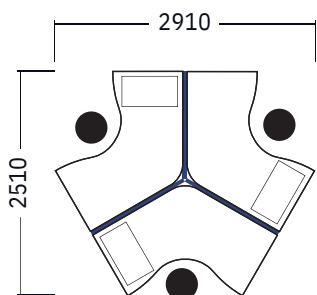

Shown:

120° Workstation
Cable Risers (Optional Extra)
3 Drawer Narrow Mobile Pedestal With Bow Handles
Curve Fabric Contract Screen
1200mm Wide Desk High Storage Unit With Bow Handles
1200mm Dia Meeting Table

White MFC
Silver
White MFC
Lucia: Mauve YB069
White MFC
Ash MFC