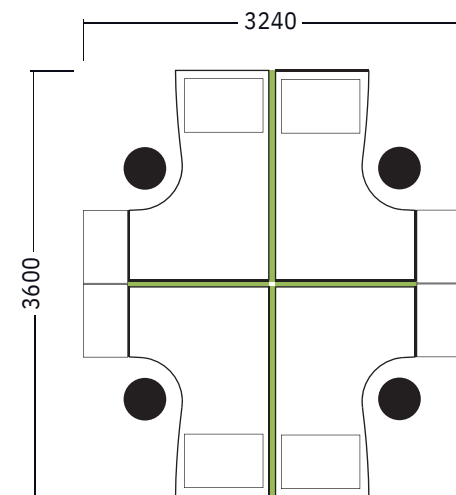

Shown:

1800mm LH Crescent Workstation
1800mm RH Crescent Workstation
Cable Risers (Optional Extra)
3 Drawer Steel Mobile Pedestal
3 Drawer Desk High Pedestal With Bridge Handles
1800mm Rectangular Fabric Contract Screen
1200mm Rectangular Fabric Contract Screen

White MFC
White MFC
Silver

White MFC
Lucia: Madura
YB156 Lucia:
Madura YB156