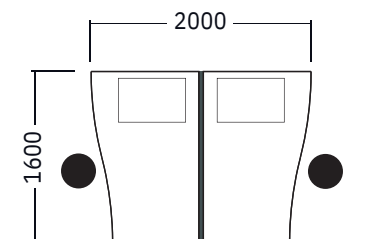

Single Wave Desking

A larger desktop surface is available using single wave desking. This design allows the offsetting of the PC, providing the user with more work surface area. Shown with optional black cable risers.

Shown:

1600mm RH Wave Desk (800-1000mm ends)
1600mm LH Wave Desk (800-1000mm ends)
Cable Risers (Optional Extra)
3 Drawer Mobile Pedestal With Bar Handles
1600mm Wave Fabric Contract Screen
TFT Screen Monitor Arm with Bolt Through Desk Fixing

White MFC
White MFC
Black
White MFC
Lucia: Havana YB009