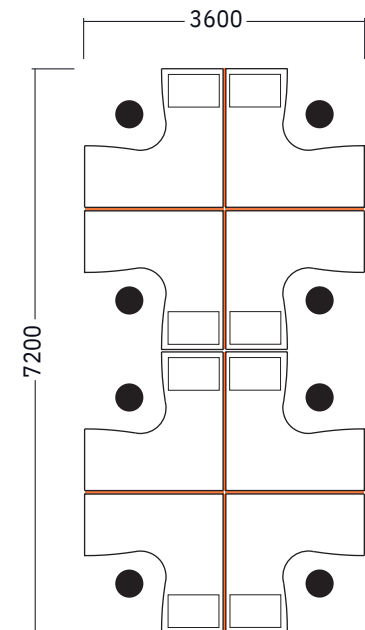

Symmetrical Desking

Symmetrical desks offer the user additional working space with ergonomic benefits. This footprint is flexible and can be configured in single applications as well as groups. Shown with optional acrylic dividing screens and TFT monitor arms.

Shown:

- 1800mmx1800mm Symmetrical Desk - 800mm Ends
- Cable Risers (Optional Extra)
- 3 Drawer Mobile Pedestal With Bridge Handles
- 1800mm Rectangular Acrylic System Screen with Management Rail
- Desk Top Filing System - A4 In-Pending-Out
- Desk Top Filing System - Envelope Trays
- Desk Top Filing System - Stationery Compartments
- TFT Screen Monitor Arm with Bolt Through Desk Fixing
- Optima Plus Conference Table With Square Base

- Ash MFC
- Silver
- Ash MFC
- Orange Acrylic
- Silver Plastic
- Silver Plastic
- Silver Plastic
- Ash MFC