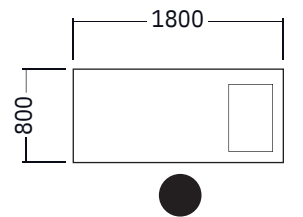

Rectangular Desking

Rectangular Desking offers total flexibility. It can be used as a stand alone workstation or configured in clusters for multiple users. Available in depths of 800mm & 600mm and in several widths to suit all office requirements.

Shown:

1800mm Rectangular Desk
Cable Risers (Optional Extra)
3 Drawer Mobile Pedestal With Bar Handles
System Storage Unit With Bridge Handles
System Storage Unit Standard Shelf
System Storage Unit Pull Out Vertical Filing Cradle
TFT Screen Monitor Arm

Ash MFC
Silver
Ash MFC
Ash MFC