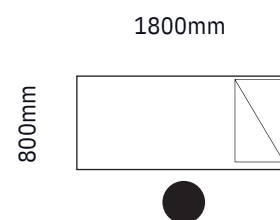

Shown:

1800mm Rectangular Eigil Desk
2 Drawer Fixed Eigil Pedestal
(N.B. The Carcass Hangs Below The Modesty Panel By 80mm)
Single Sided Mobile Under Desk Personal Pedestal & Storage Unit

Ash MFC
Ash MFC
Ash MFC