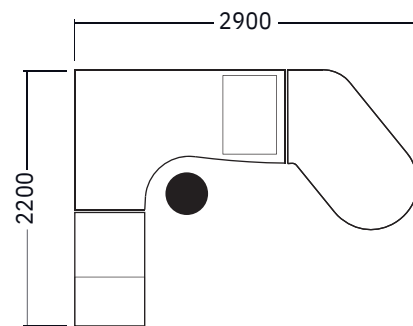

Shown:

1800mm LH Crescent Workstation
Cable Risers (Optional Extra)
Extension Meeting Table
3 Drawer Mobile Pedestal With Bridge Handles
3 Drawer Desk High Pedestal With Overhanging Top With Bridge Handles
Side Filing Unit With Bridge Handles
2000mm High Storage Unit With Glass Doors With Bow Handles
Storage Unit Shelf

Cherry MFC
Silver
Cherry MFC
Cherry MFC
Cherry MFC
Cherry MFC
Cherry MFC
Cherry MFC