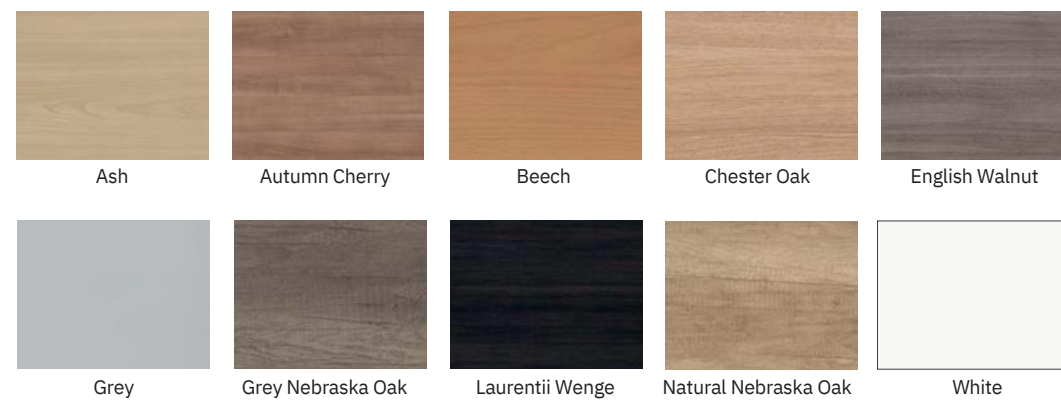

Eigel is available in a comprehensive range of desk design and sizes to cater for multiple or individual use.

MFC Finishes

Metalwork Finishes

aura design

Hub Spaces, 582 Honeypot Lane, Stanmore, HA7 1JS, UK
www.auraadesign.co.uk
020 3915 8008
info@auraadesign.co.uk