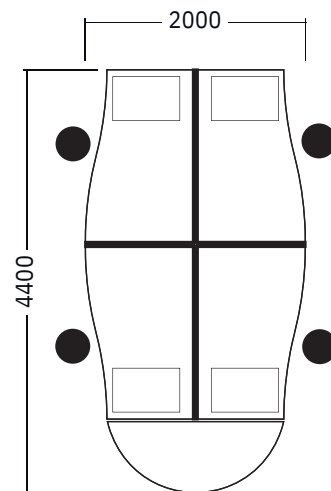

Shown:

1800mm RH Wave Desk (800-1000mm ends)
1800mm LH Wave Desk (800-1000mm ends)
Cable Risers (Optional Extra)
3 Drawer Mobile Pedestal With Bar Handles
Meeting Extension
1800mm Wave Fabric System Screen
1000mm Wave Fabric System Screen

Cherry MFC
Cherry MFC
Silver
Cherry MFC
Silver MFC
Lucia: Havana YB009
Lucia: Havana YB009