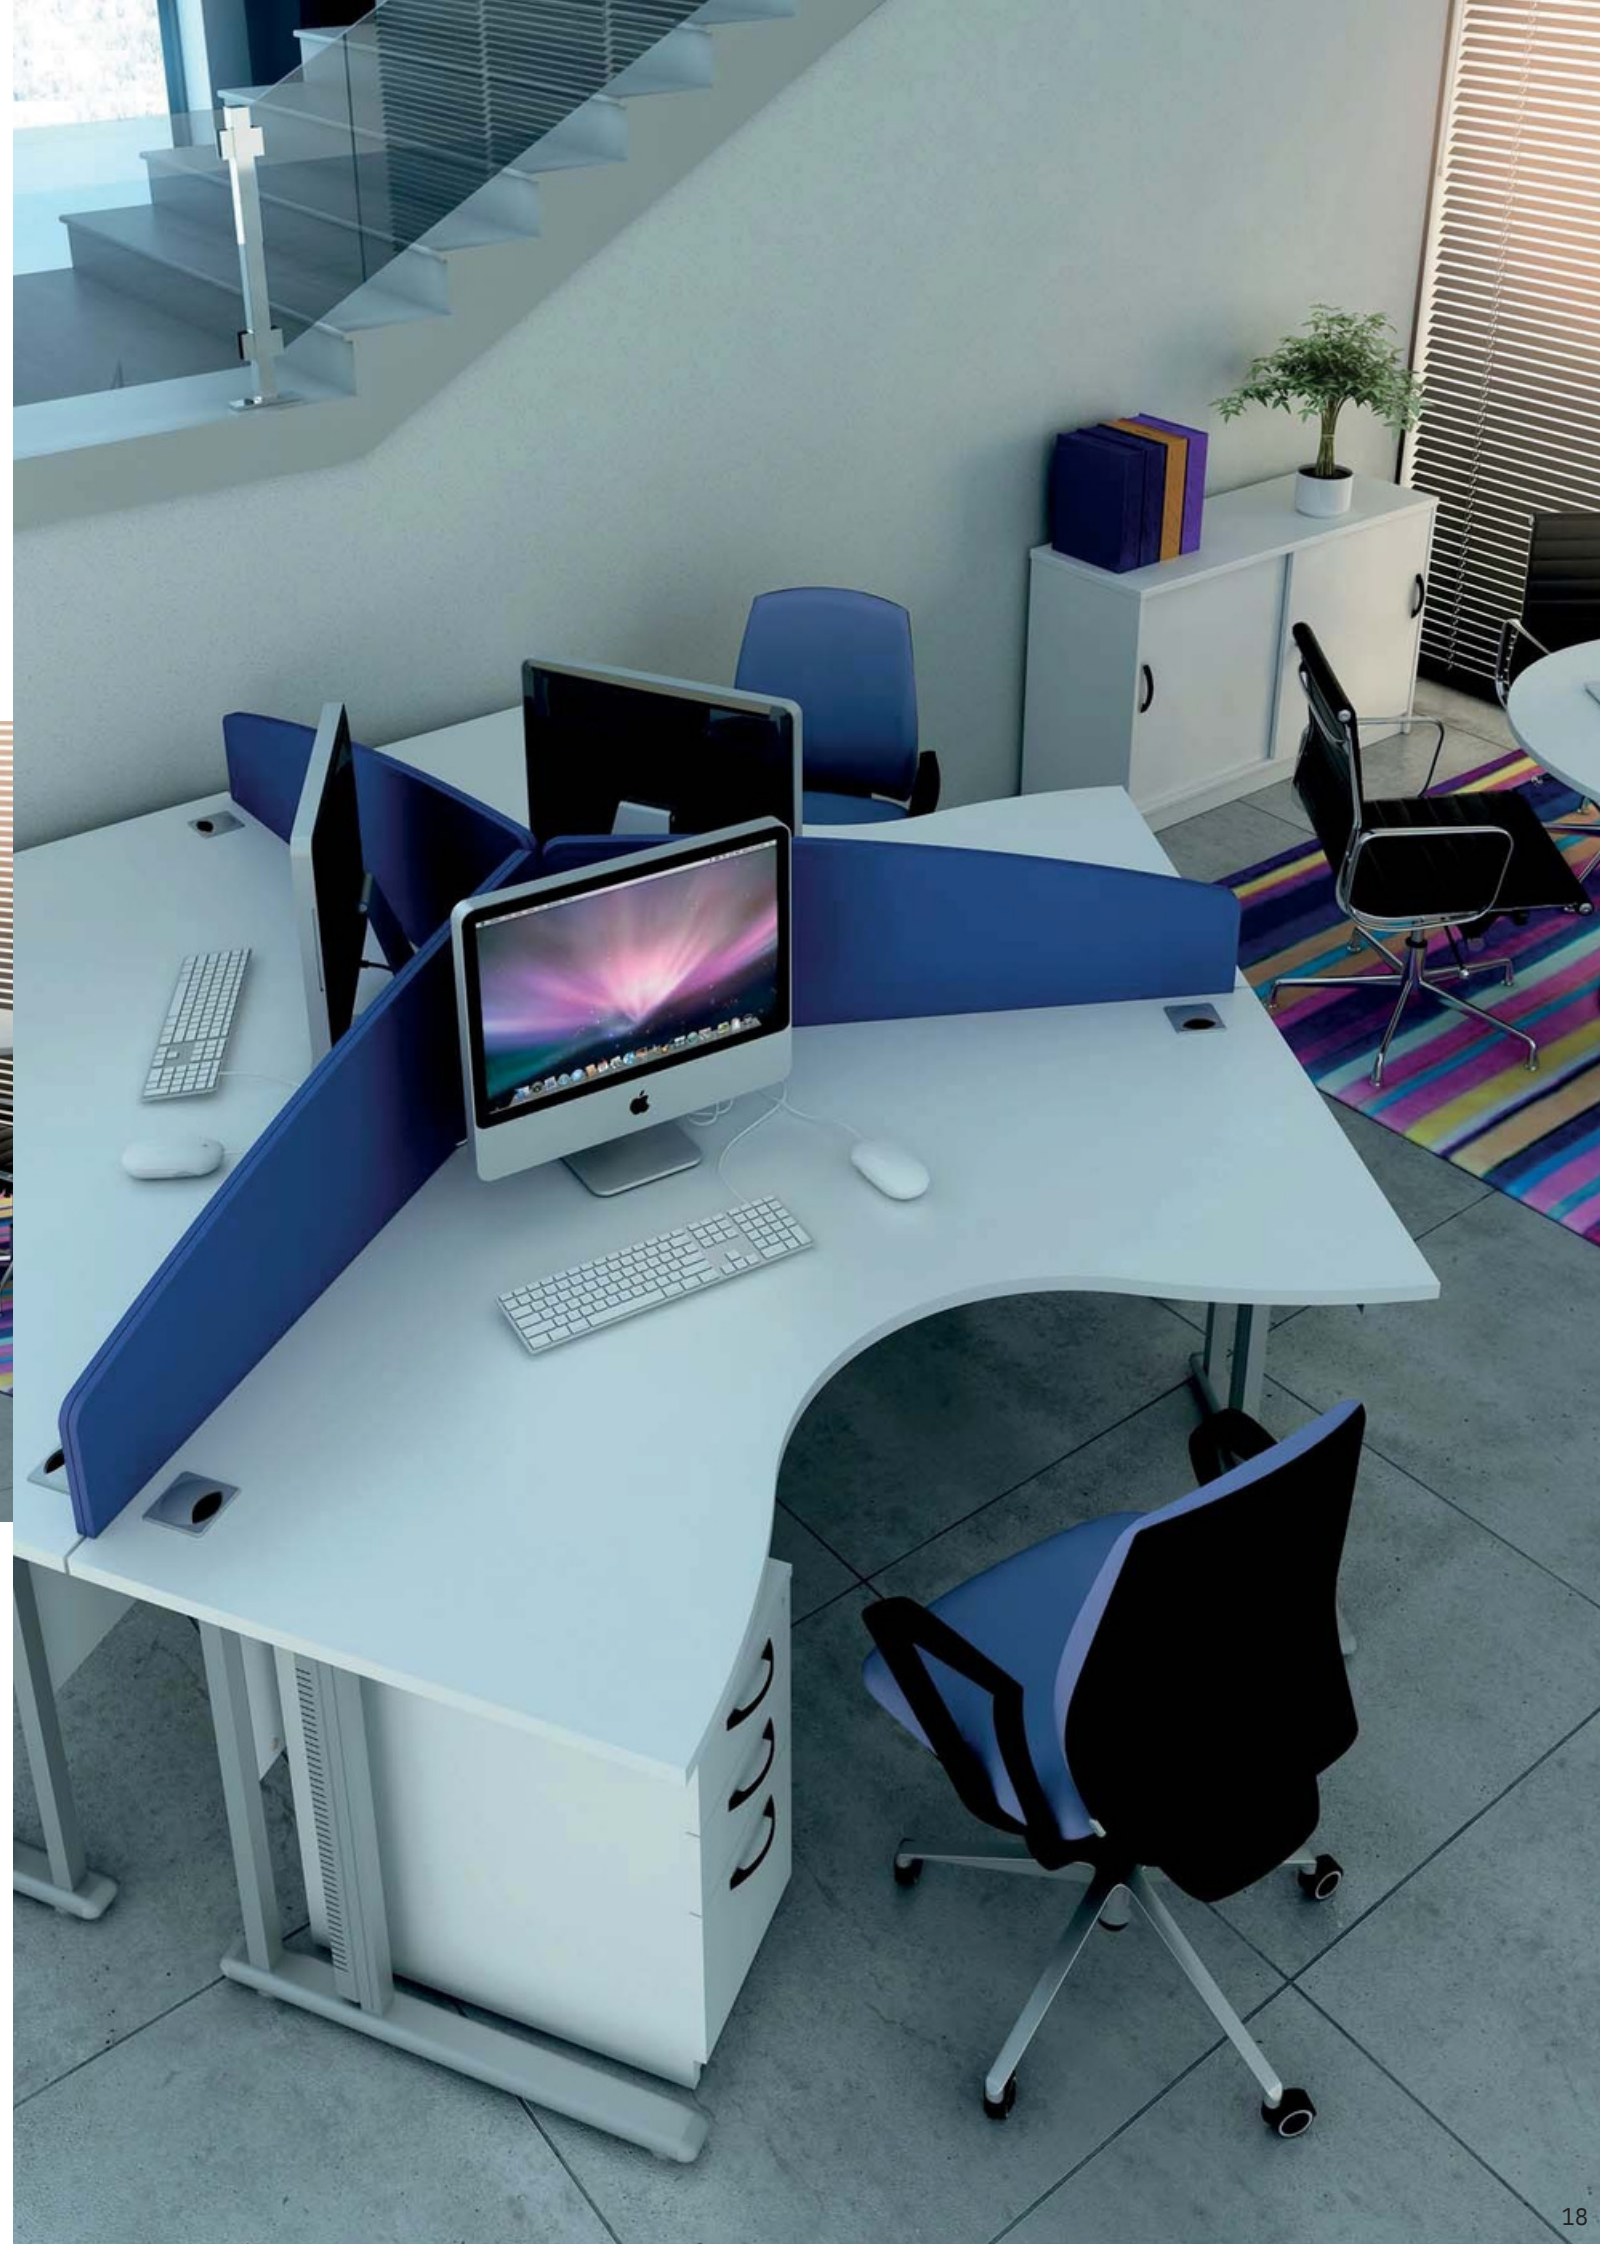

120° Desking

The 120° desk is ideal for departments and teams where interaction and communication is required.
Best suited when configured in clusters of 3, 6, 9 or any multiples of 3.

Shown:

120° Workstation
Cable Risers (Optional Extra)
3 Drawer Narrow Mobile Pedestal With Bow Handles
Curve Fabric Contract Screen
1200mm Wide Desk High Storage Unit With Bow Handles
1200mm Dia Meeting Table

White MFC
Silver
White MFC
Lucia: Mauve YB069
White MFC
Ash MFC