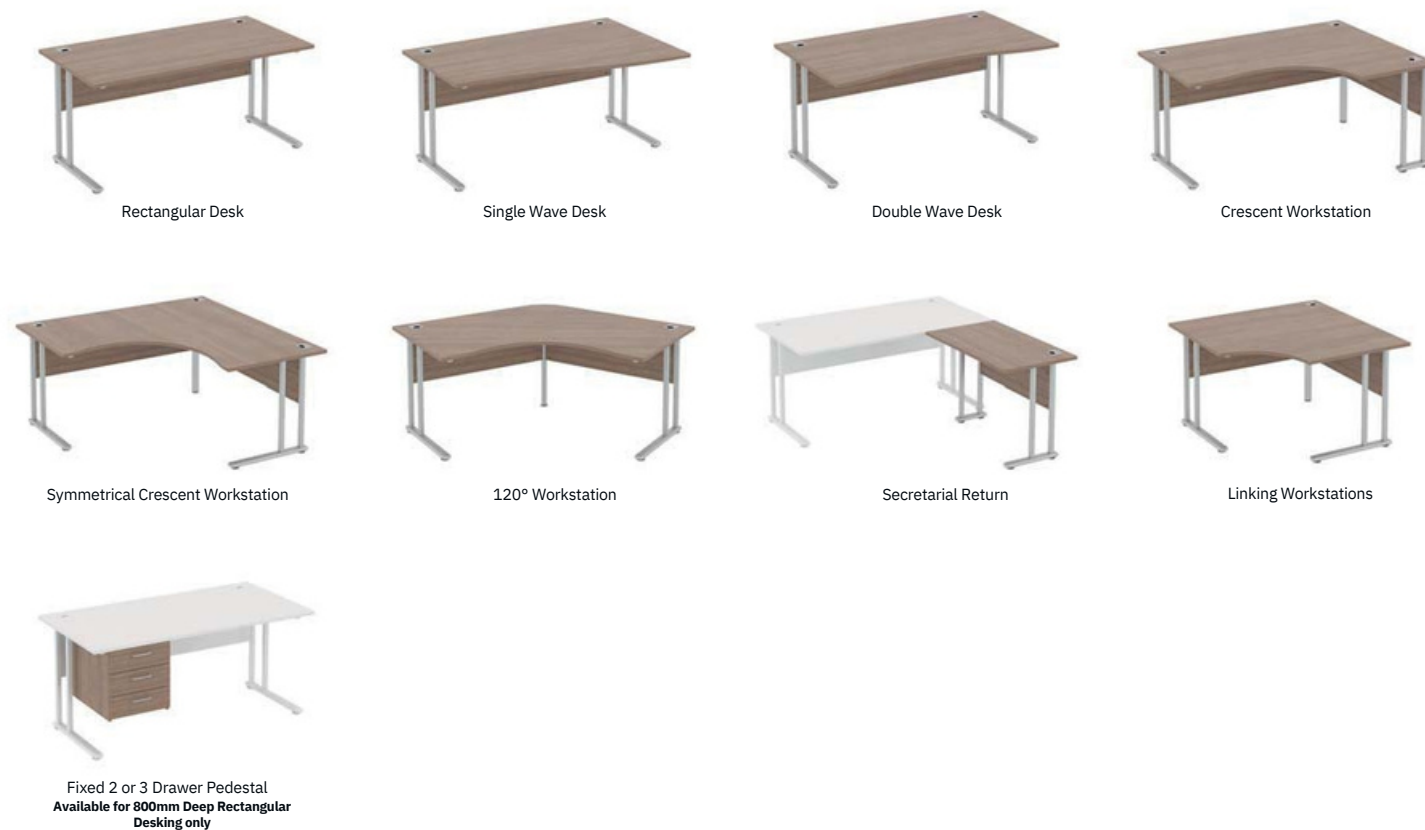

Desking Styles & Options

Eigel is available in a comprehensive range of desk design and sizes to cater for multiple or individual use.