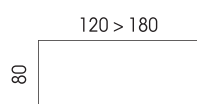

Overview

Thk. 19 mm

Thk. 25 mm

Adjustment system

Electric drive
Control panel with 4-position
memory function
H.71.5 to 117.5 cm