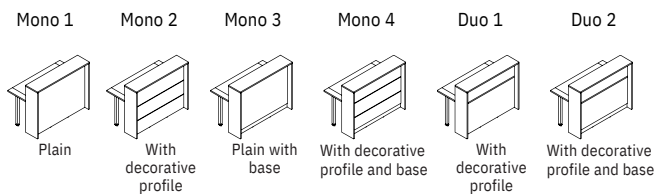

ADDITIONAL EQUIPMENT

- Horizontal cable channels for straight reception counters affixed to the inner side of the fronts or under the work top or flexible cable channel affixed under the work top.