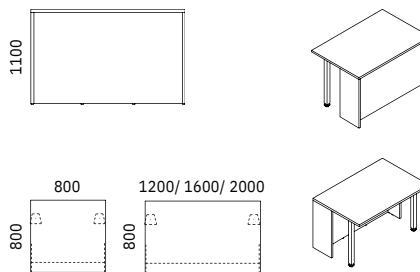

## RECEPTION COUNTER FRONT

- In curved reception counters skeleton structure is covered with 0.8 mm HPL laminate. Front in straight reception counters is made of 18 mm thick board.
- Fronts are equipped with leveling feet +10 mm.
- 18 mm thick base in brushed aluminum colour.
- The elements of reception counters are connected with Lamello screw joiners.

## ADDITIONAL EQUIPMENT

- Horizontal cable channels for straight reception counters affixed to the inner side of the fronts or under the work top or flexible cable channel affixed under the work top.

High straight reception counter H: 1100 mm

High corner reception counter H: 1100 mm

High corner reception counter H: 1100 mm

Low straight reception counter H: 740 mm

Low corner reception counter H: 740 mm

Low curved reception counter H: 740 mm

Narrow reception counter