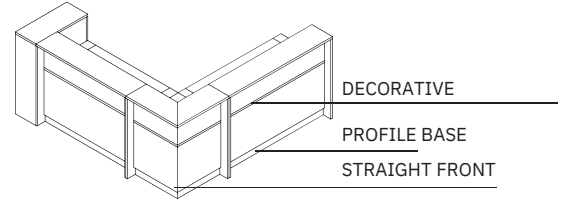

Daliya / Colours

			Straight front HPL	Curved front HPL	Work top	Carcass	Cabinet front	Cabinet carcass	Base	Decorative profile	Construction elements		
STANDARD	Melamine UNI	STD 1	White	•	•	•	•	•	•				
		STD 2	High Gloss White	•	•	•	•	•	•	•			
		STD 3	Gray	•	•	•	•	•	•	•			
		STD 4	Beige	•	•	•	•	•	•	•			
		STD 5	Norwegian Green	•	•	•	•	•	•	•			
		STD 6	Navy Blue	•	•	•	•	•	•	•			
		STD 7	Graphite	•	•	•	•	•	•	•			
		STD 8	Black	•	•	•	•	•	•	•			
	Melamine	STD 10	Acacia	•	•	•	•	•	•	•			
		STD 11	European Maple	•	•	•	•	•	•	•			
		STD 12	Napolitano Oak	•	•	•	•	•	•	•			
		STD 13	Gray Spruce	•	•	•	•	•	•	•			
		STD 14	American Oak	•	•	•	•	•	•	•			
		STD 15	Natural Oaky	•	•	•	•	•	•	•			
		STD 16	Cherry Havana	•	•	•	•	•	•	•			
		STD 17	Walnut Brown	•	•	•	•	•	•	•			
		TREND*	Melamine	TRD 1	Blush								
TRD 2	Claret												
TRD 3	Dark Turquoise												
TRD 11	Stark Oak												
TRD 12	Flamed Oak												
STANDARD	Metal	M 02	White								•		
		M 01	Aluminium								•		
		M 03	Beige								•		
		M 05	Graphite								•		
		M 04	Black								•		
TREND*		M 06	Sunny Beige										
		M 09	Dirty Pink										
		M 08	Ginger										
		M 07	Faded Turquoise										
Decor Metal		Brushed aluminum						•	•