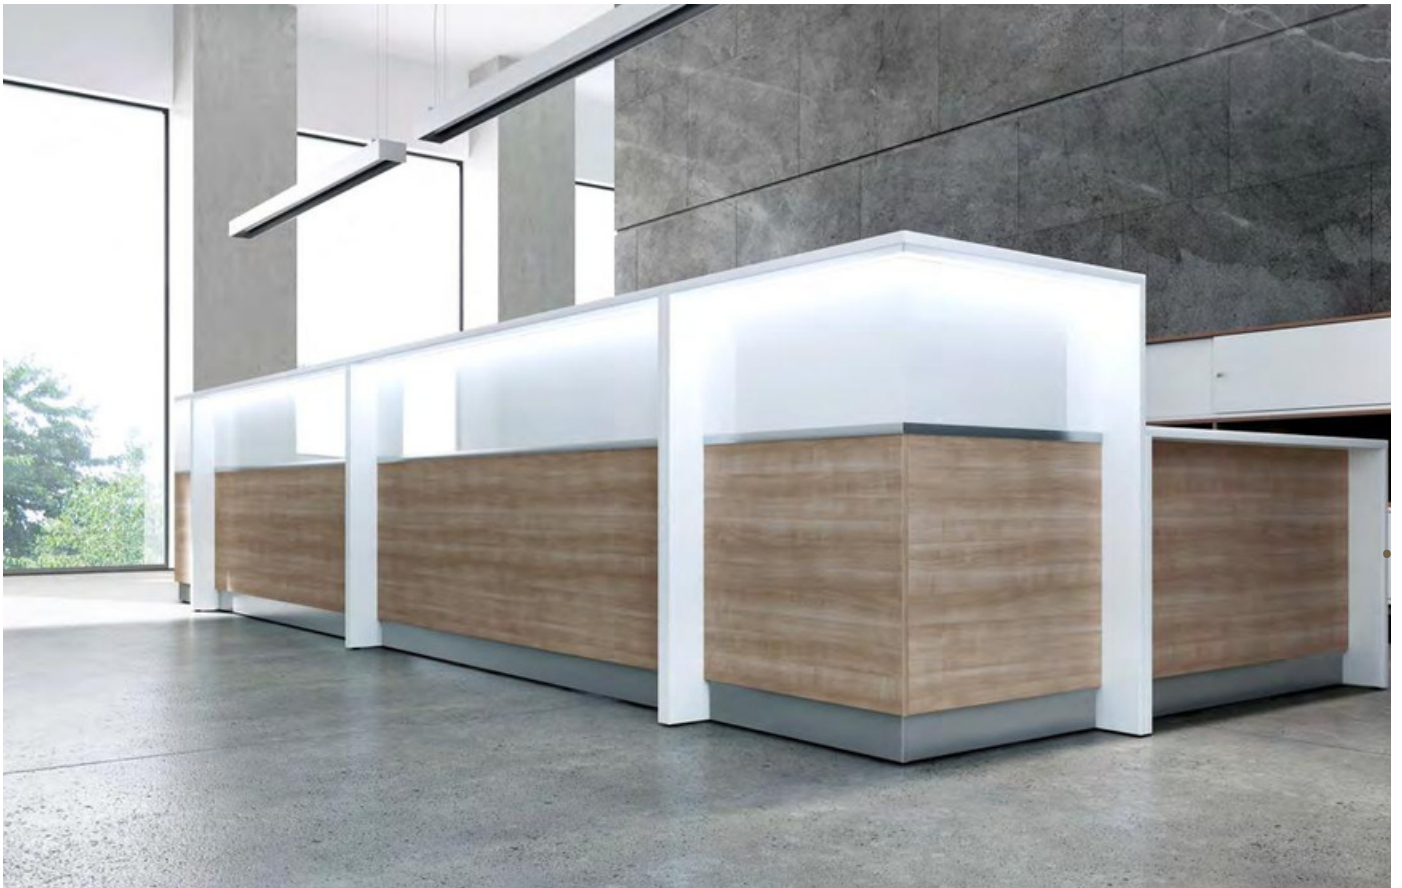

# Reception counters Daliya

Daliya collection comprises of high reception counters (1100 mm high) and low reception counters (740 mm high). The reception counter can suit any space type thanks to straight and curved modules. Daliya collection enables to create a reception counter in one (monofront) or two (duofront) colors.

## WORK TOP

- Chipboard coated on both sides with melamine resin with increased durability - 1st class.
- Chipboard with reduced formaldehyde emission, E1 standard.
- 25 mm thick work top finished with 2 mm thick ABS plastic edge with 3 mm radius.
- Work top affixed to front at the height of 740 mm.
- Scallop cut-out as standard.
- Monitor shelf as an option with a surcharge for high straight reception counters from 1600 mm wide, cut-out in the work top on the right/left side or the centre, shelf with adjustable height. Monitor shelf does not exclude corner outlet.