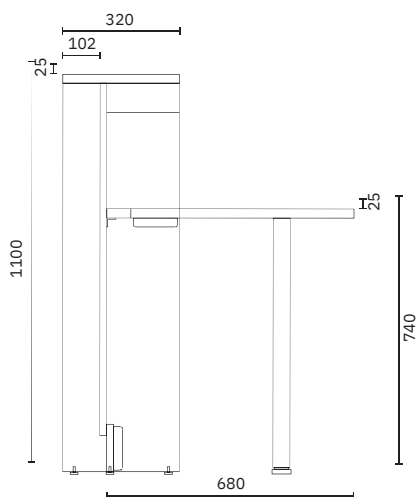

## Leg types

Recessed metal leg

Metal corner leg

Metal leg

Panel leg

## Dimensions of high reception counter presented in cross section

## Monitor shelf

As an option with a surcharge for high straight counters from 1600 mm wide - cut-out in the work top 520x200 mm, on the right/left or in the centre of the top, shelf with adjustable height mounted under the top. Selecting a shelf does not exclude corner outlet.