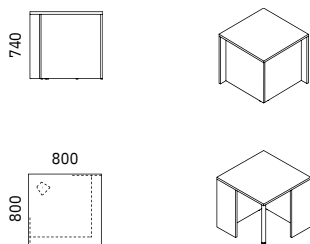

High corner reception counter H: 1100 mm

High corner reception counter H: 1100 mm

Low straight reception counter H: 740 mm

Low corner reception counter H: 740 mm

Low curved reception counter H: 740 mm

Narrow reception counter