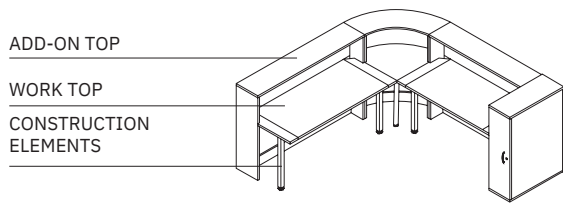

Daliya / Colours

			Straight front HPL	Curved front HPL	Work top	Carcass	Cabinet front	Cabinet carcass	Base	Decorative profile	Construction elements		
STANDARD	Melamine UNI	STD 1	White	•	•	•	•	•	•				
		STD 2	High Gloss White	•	•	•	•	•	•	•			
		STD 3	Gray	•	•	•	•	•	•	•			
		STD 4	Beige	•	•	•	•	•	•	•			
		STD 5	Norwegian Green	•	•	•	•	•	•	•			
		STD 6	Navy Blue	•	•	•	•	•	•	•			
		STD 7	Graphite	•	•	•	•	•	•	•			
		STD 8	Black	•	•	•	•	•	•	•			
	Melamine	STD 10	Acacia	•	•	•	•	•	•	•			
		STD 11	European Maple	•	•	•	•	•	•	•			
		STD 12	Napolitano Oak	•	•	•	•	•	•	•			
		STD 13	Gray Spruce	•	•	•	•	•	•	•			
		STD 14	American Oak	•	•	•	•	•	•	•			
		STD 15	Natural Oaky	•	•	•	•	•	•	•			
		STD 16	Cherry Havana	•	•	•	•	•	•	•			
		STD 17	Walnut Brown	•	•	•	•	•	•	•			
		TREND*	Melamine	TRD 1	Blush								
TRD 2	Claret												
TRD 3	Dark Turquoise												
TRD 11	Stark Oak												
TRD 12	Flamed Oak												
STANDARD	Metal	M 02	White								•		
		M 01	Aluminium								•		
		M 03	Beige								•		
		M 05	Graphite								•		
		M 04	Black								•		
TREND*		M 06	Sunny Beige										
		M 09	Dirty Pink										
		M 08	Ginger										
		M 07	Faded Turquoise										
Decor Metal		Brushed aluminum						•	•