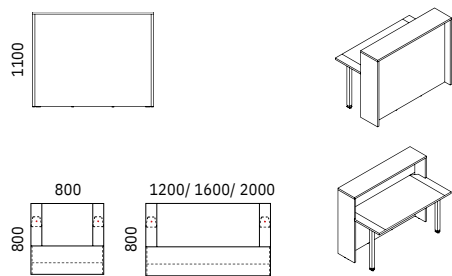

High straight reception counter H: 1100 mm