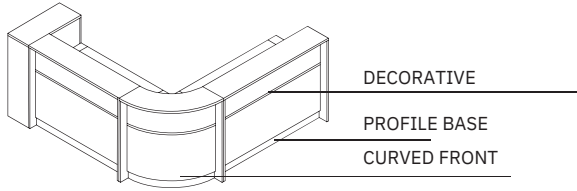

Daliya / Colours

			Straight front HPL	Curved front HPL	Work top	Carcass	Cabinet front	Cabinet carcass	Base	Decorative profile	Construction elements		
STANDARD	Melamine UNI	STD 1	White	•	•	•	•	•	•				
		STD 2	High Gloss White	•	•	•	•	•	•	•			
		STD 3	Gray	•	•	•	•	•	•	•			
		STD 4	Beige	•	•	•	•	•	•	•			
		STD 5	Norwegian Green	•	•	•	•	•	•	•			
		STD 6	Navy Blue	•	•	•	•	•	•	•			
		STD 7	Graphite	•	•	•	•	•	•	•			
		STD 8	Black	•	•	•	•	•	•	•			
	Melamine	STD 10	Acacia	•	•	•	•	•	•	•			
		STD 11	European Maple	•	•	•	•	•	•	•			
		STD 12	Napolitano Oak	•	•	•	•	•	•	•			
		STD 13	Gray Spruce	•	•	•	•	•	•	•			
		STD 14	American Oak	•	•	•	•	•	•	•			
		STD 15	Natural Oaky	•	•	•	•	•	•	•			
		STD 16	Cherry Havana	•	•	•	•	•	•	•			
		STD 17	Walnut Brown	•	•	•	•	•	•	•			
		TREND*	Melamine	TRD 1	Blush								
TRD 2	Claret												
TRD 3	Dark Turquoise												
TRD 11	Stark Oak												
TRD 12	Flamed Oak												
STANDARD	Metal	M 02	White								•		
		M 01	Aluminium								•		
		M 03	Beige								•		
		M 05	Graphite								•		
		M 04	Black								•		
TREND*		M 06	Sunny Beige										
		M 09	Dirty Pink										
		M 08	Ginger										
		M 07	Faded Turquoise										
Decor Metal		Brushed aluminum						•	•