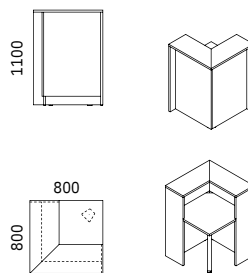

High corner reception counter H: 1100 mm