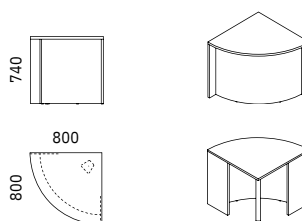

High corner reception counter H: 1100 mm

High corner reception counter H: 1100 mm

Low straight reception counter H: 740 mm

Low corner reception counter H: 740 mm

Low curved reception counter H: 740 mm

Narrow reception counter