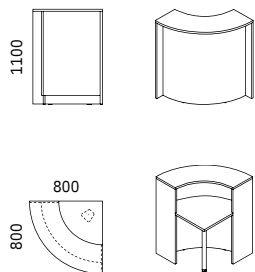

## RECEPTION COUNTER FRONT

- In curved reception counters skeleton structure is covered with 0.8 mm HPL laminate. Front in straight reception counters is made of 18 mm thick board.
- Fronts are equipped with leveling feet +10 mm.
- 18 mm thick base in brushed aluminum colour.
- The elements of reception counters are connected with Lamello screw joiners.

## ADDITIONAL EQUIPMENT

- Horizontal cable channels for straight reception counters affixed to the inner side of the fronts or under the work top or flexible cable channel affixed under the work top.

High straight reception counter H: 1100 mm

High corner reception counter H: 1100 mm

High corner reception counter H: 1100 mm

Low straight reception counter H: 740 mm

Low corner reception counter H: 740 mm

Low curved reception counter H: 740 mm

Narrow reception counter