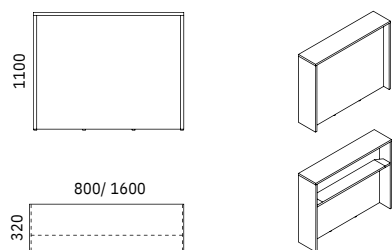

High corner reception counter H: 1100 mm

High corner reception counter H: 1100 mm

Low straight reception counter H: 740 mm

Low corner reception counter H: 740 mm

Low curved reception counter H: 740 mm

Narrow reception counter