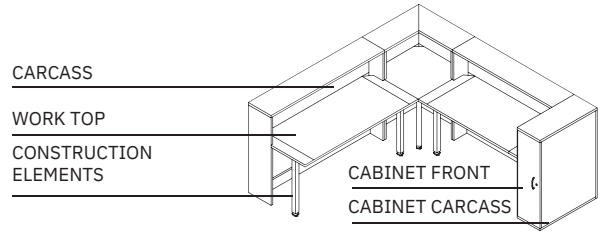

Daliya / Colours

			Straight front HPL	Curved front HPL	Work top	Carcass	Cabinet front	Cabinet carcass	Base	Decorative profile	Construction elements		
STANDARD	Melamine UNI	STD 1	White	•	•	•	•	•	•				
		STD 2	High Gloss White	•	•	•	•	•	•	•			
		STD 3	Gray	•	•	•	•	•	•	•			
		STD 4	Beige	•	•	•	•	•	•	•			
		STD 5	Norwegian Green	•	•	•	•	•	•	•			
		STD 6	Navy Blue	•	•	•	•	•	•	•			
		STD 7	Graphite	•	•	•	•	•	•	•			
		STD 8	Black	•	•	•	•	•	•	•			
	Melamine	STD 10	Acacia	•	•	•	•	•	•	•			
		STD 11	European Maple	•	•	•	•	•	•	•			
		STD 12	Napolitano Oak	•	•	•	•	•	•	•			
		STD 13	Gray Spruce	•	•	•	•	•	•	•			
		STD 14	American Oak	•	•	•	•	•	•	•			
		STD 15	Natural Oaky	•	•	•	•	•	•	•			
		STD 16	Cherry Havana	•	•	•	•	•	•	•			
		STD 17	Walnut Brown	•	•	•	•	•	•	•			
		TREND*	Melamine	TRD 1	Blush								
TRD 2	Claret												
TRD 3	Dark Turquoise												
TRD 11	Stark Oak												
TRD 12	Flamed Oak												
STANDARD	Metal	M 02	White								•		
		M 01	Aluminium								•		
		M 03	Beige								•		
		M 05	Graphite								•		
		M 04	Black								•		
TREND*		M 06	Sunny Beige										
		M 09	Dirty Pink										
		M 08	Ginger										
		M 07	Faded Turquoise										
Decor Metal		Brushed aluminum						•	•