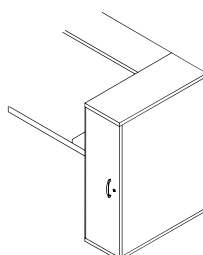

Countertop cabinet