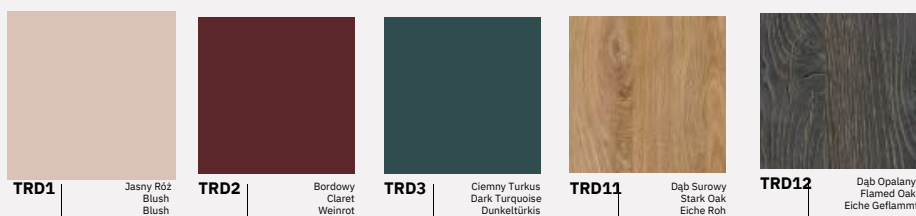

Melamine

① STANDARD

② TREND

Metal

① STANDARD

② TREND

Fabrics

100% Polyester
100.000 Martindale cycles

① CALDO
Select by Lech

95% Virgin Wool, 5% Poliamid
100.000 Martindale cycles

② SYNERGY
Camira

100% Recycled Polyester 67.000
Martindale cycles

① TERRA
Select by Lech