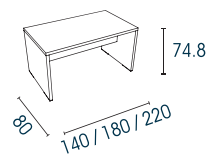

Overview

Round tables

Melamine (thk 25 or 38 mm)
Laminare (Ø120 cm only)

Square tables

Melamine (thk 25 or 38 mm)
Laminare (only for tables with central stem leg)

Barrel-shaped tables

Melamine (thk 25 or 38 mm)

Rectangular tables

Melamine (thk 38 mm)

Bench unit

High tables

Melamine (thk 25 mm)
or laminare

Ultra-versatile tables

Choice of shapes

- Square, round, or rectangular
- High versions for coffee breaks

Choice of material

Laminate or melamine

Two heights available

- High versions
H.105 / 106 cm
- Standard versions
H.73.5 / 74.8 cm

Multi-purpose

- Suitable for both meeting rooms and eating areas.
- The narrow bench unit (D. 40 cm) provides a useful space for coffee breaks or quick work tasks.