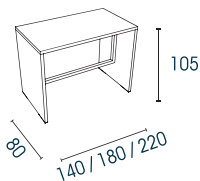

Overview

Round tables

Melamine (thk 25 or 38 mm)
Laminare (Ø120 cm only)

Square tables

Melamine (thk 25 or 38 mm)
Laminare (only for tables with central stem leg)

Barrel-shaped tables

Melamine (thk 25 or 38 mm)

Rectangular tables

Melamine (thk 38 mm)

Bench unit

High tables

Melamine (thk 25 mm)
or laminare

Ultra-versatile tables

Choice of shapes

- Square, round, or rectangular
- High versions for coffee breaks

Choice of material

Laminate or melamine

Two heights available

- High versions
H.105 / 106 cm
- Standard versions
H.73.5 / 74.8 cm

Multi-purpose

- Suitable for both meeting rooms and eating areas.
- The narrow bench unit (D. 40 cm) provides a useful space for coffee breaks or quick work tasks.