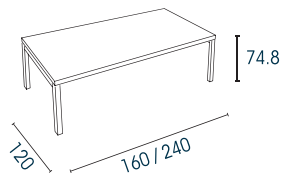

Overview

Round tables

Melamine (thk 25 or 38 mm)
Laminare (Ø120 cm only)

Square tables

Melamine (thk 25 or 38 mm)
Laminare (only for tables with central stem leg)

Barrel-shaped tables

Melamine (thk 25 or 38 mm)

Rectangular tables

Melamine (thk 38 mm)

Bench unit

High tables

Melamine (thk 25 mm)
or laminare

Ultra-versatile tables

Choice of shapes

- Square, round, or rectangular
- High versions for coffee breaks

Choice of material

Laminate or melamine

Two heights available

- High versions
H.105 / 106 cm
- Standard versions
H.73.5 / 74.8 cm

Multi-purpose

- Suitable for both meeting rooms and eating areas.
- The narrow bench unit (D. 40 cm) provides a useful space for coffee breaks or quick work tasks.