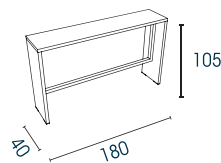

Overview

Round tables

Melamine (thk 25 or 38 mm)
Laminare (Ø120 cm only)

Square tables

Melamine (thk 25 or 38 mm)
Laminare (only for tables with central stem leg)

Barrel-shaped tables

Melamine (thk 25 or 38 mm)

Rectangular tables

Melamine (thk 38 mm)

Bench unit

High tables

Melamine (thk 25 mm)
or laminare

Ultra-versatile tables

Choice of shapes

- Square, round, or rectangular
- High versions for coffee breaks

Choice of material

Laminate or melamine

Two heights available

- High versions
H.105 / 106 cm
- Standard versions
H.73.5 / 74.8 cm

Multi-purpose

- Suitable for both meeting rooms and eating areas.
- The narrow bench unit (D. 40 cm) provides a useful space for coffee breaks or quick work tasks.