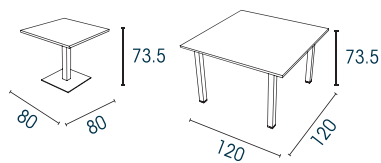

Overview

Round tables

Melamine (thk 25 or 38 mm)
Laminare (Ø120 cm only)

Square tables

Melamine (thk 25 or 38 mm)
Laminare (only for tables with central stem leg)

Barrel-shaped tables

Melamine (thk 25 or 38 mm)

Rectangular tables

Melamine (thk 38 mm)

Bench unit

High tables

Melamine (thk 25 mm)
or laminare

Ultra-versatile tables

Choice of shapes

- Square, round, or rectangular
- High versions for coffee breaks

Choice of material

Laminate or melamine

Two heights available

- High versions
H.105 / 106 cm
- Standard versions
H.73.5 / 74.8 cm

Multi-purpose

- Suitable for both meeting rooms and eating areas.
- The narrow bench unit (D. 40 cm) provides a useful space for coffee breaks or quick work tasks.