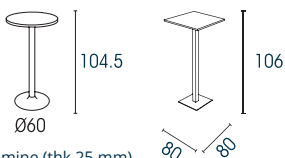

Overview

Round tables

Melamine (thk 25 or 38 mm)
Laminare (Ø120 cm only)

Square tables

Melamine (thk 25 or 38 mm)
Laminare (only for tables with central stem leg)

Barrel-shaped tables

Melamine (thk 25 or 38 mm)

Rectangular tables

Melamine (thk 38 mm)

Bench unit

High tables

Melamine (thk 25 mm)
or laminare

Ultra-versatile tables

Choice of shapes

- Square, round, or rectangular
- High versions for coffee breaks

Choice of material

Laminate or melamine

Two heights available

- High versions
H.105 / 106 cm
- Standard versions
H.73.5 / 74.8 cm

Multi-purpose

- Suitable for both meeting rooms and eating areas.
- The narrow bench unit (D. 40 cm) provides a useful space for coffee breaks or quick work tasks.