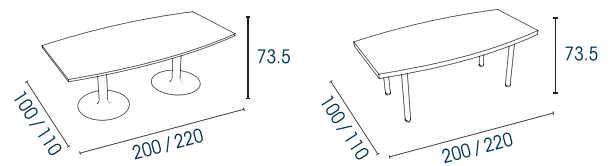

Overview

Round tables

Melamine (thk 25 or 38 mm)
Laminare (Ø120 cm only)

Square tables

Melamine (thk 25 or 38 mm)
Laminare (only for tables with central stem leg)

Barrel-shaped tables

Melamine (thk 25 or 38 mm)

Rectangular tables

Melamine (thk 38 mm)

Bench unit

High tables

Melamine (thk 25 mm)
or laminare

Ultra-versatile tables

Choice of shapes

- Square, round, or rectangular
- High versions for coffee breaks

Choice of material

Laminate or melamine

Two heights available

- High versions
H.105 / 106 cm
- Standard versions
H.73.5 / 74.8 cm

Multi-purpose

- Suitable for both meeting rooms and eating areas.
- The narrow bench unit (D. 40 cm) provides a useful space for coffee breaks or quick work tasks.