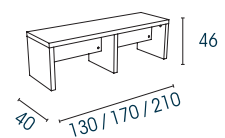

Overview

Round tables

Melamine (thk 25 or 38 mm)
Laminare (Ø120 cm only)

Square tables

Melamine (thk 25 or 38 mm)
Laminare (only for tables with central stem leg)

Barrel-shaped tables

Melamine (thk 25 or 38 mm)

Rectangular tables

Melamine (thk 38 mm)

Bench unit

High tables

Melamine (thk 25 mm)
or laminare

Ultra-versatile tables

Choice of shapes

- Square, round, or rectangular
- High versions for coffee breaks

Choice of material

Laminate or melamine

Two heights available

- High versions
H.105 / 106 cm
- Standard versions
H.73.5 / 74.8 cm

Multi-purpose

- Suitable for both meeting rooms and eating areas.
- The narrow bench unit (D. 40 cm) provides a useful space for coffee breaks or quick work tasks.