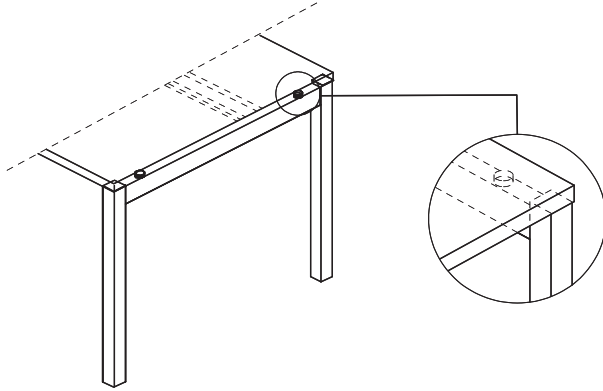

6. Top access

7. Cable way - the width of the opening is proportional to the width of the worktop

8. Mediabox + cable grommets

9. Cable way + cable grommets - desks, bench desks

Dimensions of radial worktops (mm)

BLOOM

Frame

Bloom: powder coated steel, profile 40x40 mm, spacer 10 mm between top and frame

Attention - cable tray under the worktop is always- aluminium semi-matt colour.
Attention - leveling - 10 mm range.