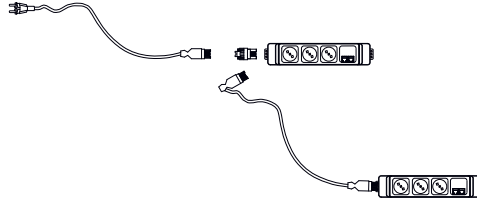

Power strip - for series connection

1. Set for 1 workstation - power strip (3x SCHUCKO, 2x RJ45) x1 + power cord (universal outlet PL/FR/Schucko)
2. Set for 2 workstation - power strip (3x SCHUCKO, 2x RJ45) x2 + set of power cords (universal outlet PL/FR/Schucko) x2
3. Set for 3 workstation - power strip (3x SCHUCKO, 2x RJ45) x3 + set of power cords (universal outlet PL/FR/Schucko) x3

1

2

3

Elements for creating desk layouts