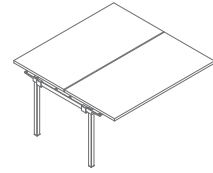

Elements for arrangement building - bench *

1000 / 1410 / 740
24.05 kg

1000 / 1410 / 740
41.2 kg

1200 / 1410 / 740
53.6 kg

1400 / 1410 / 740
56.8 kg

1600 / 1410 / 740
70.6 kg

1000 / 1610 / 740
28.75 kg

1200 / 1610 / 740
58.35 kg

* dimensions expressed in millimetres: width x depth x height

Worktop, top, base, body, front

Aluminum satinato

Canadian oak

Polar birch

Cocoa

Natural oak

Honey oak