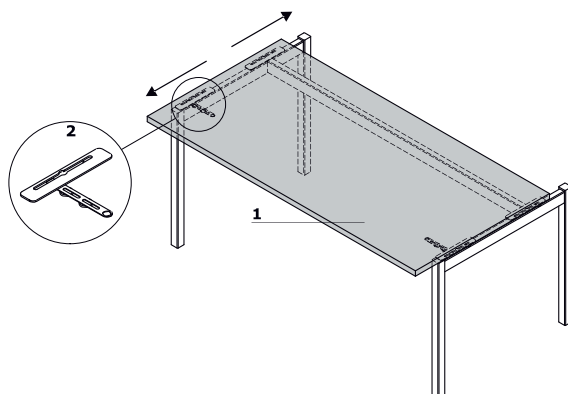

Configuration examples

Accessories

1. Horizontal cable tray - powder coated
2. Single desk horizontal cable tray - powder coated metal
3. Horizontal cable tray - powder coated
4. Cable tray for bench desks - steel wire Ø4 mm, powder coated

www.aairaadesign.co.uk

Sliding top

1. Sliding top - shifting range 141 mm
2. Tabletop sliding lock

Power strip - for series connection

1. Set for 1 workstation - power strip (3x SCHUCKO, 2x RJ45) x1 + power cord (universal outlet PL/FR/Schucko)
2. Set for 2 workstation - power strip (3x SCHUCKO, 2x RJ45) x2 + set of power cords (universal outlet PL/FR/Schucko) x2
3. Set for 3 workstation - power strip (3x SCHUCKO, 2x RJ45) x3 + set of power cords (universal outlet PL/FR/Schucko) x3