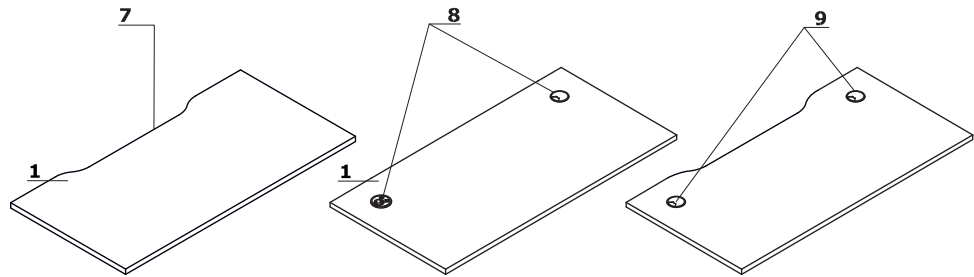

6. Top access

7. Cable way - the width of the opening is proportional to the width of the worktop

8. Mediabox + cable grommets

9. Cable way + cable grommets - desks, bench desks

Dimensions of radial worktops (mm)

BLOOM

Frame

Bloom: powder coated steel, profile 40x40 mm, spacer 10 mm between top and frame

Attention - cable tray under the worktop is always- aluminium semi-matt colour.
Attention - leveling - 10 mm range.