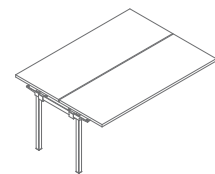

Elements for arrangement building - bench *

1000 / 1210 / 740
36.6 kg

1200 / 1210 / 740
40.6 kg

1400 / 1210 / 740
51 kg

1600 / 1210 / 740
53 kg

* dimensions expressed in millimetres: width x depth x height