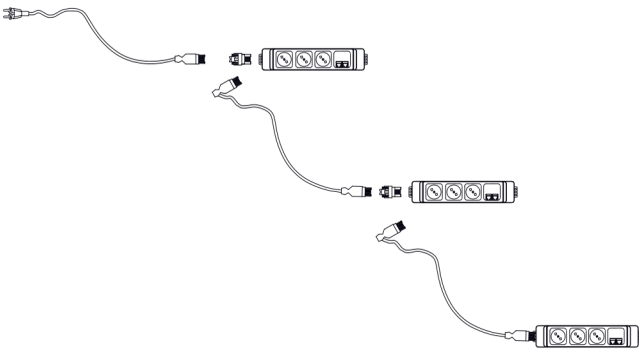

Power strip - for series connection

1. Set for 1 workstation - power strip (3x SCHUCKO, 2x RJ45) x1 + power cord (universal outlet PL/FR/Schucko)
2. Set for 2 workstation - power strip (3x SCHUCKO, 2x RJ45) x2 + set of power cords (universal outlet PL/FR/Schucko) x2
3. Set for 3 workstation - power strip (3x SCHUCKO, 2x RJ45) x3 + set of power cords (universal outlet PL/FR/Schucko) x3

1

2

3

Elements for creating desk layouts