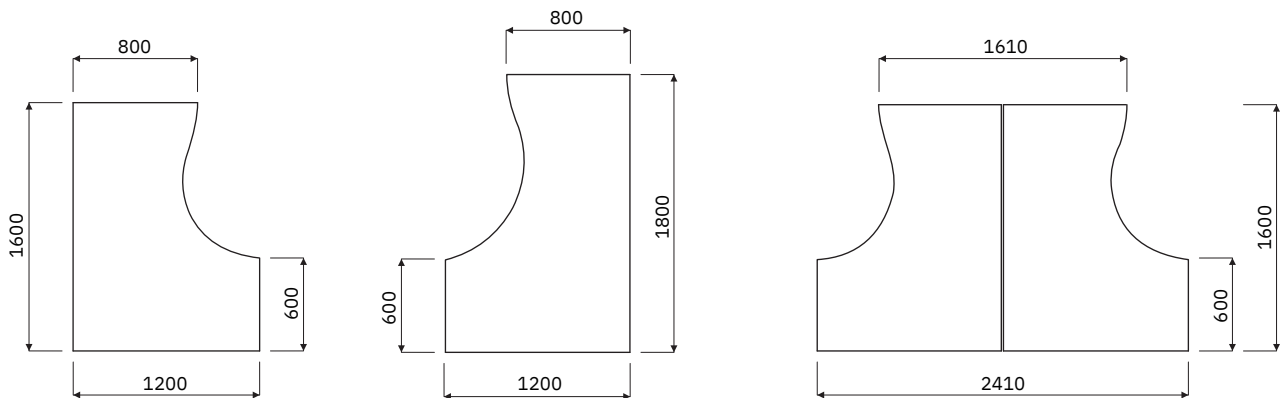

6. Top access

7. Cable way - the width of the opening is proportional to the width of the worktop

8. Mediabox + cable grommets

9. Cable way + cable grommets - desks, bench desks

Dimensions of radial worktops (mm)

BLOOM

Frame

Bloom: powder coated steel, profile 40x40 mm, spacer 10 mm between top and frame

Attention - cable tray under the worktop is always- aluminium semi-matt colour.
Attention - leveling - 10 mm range.