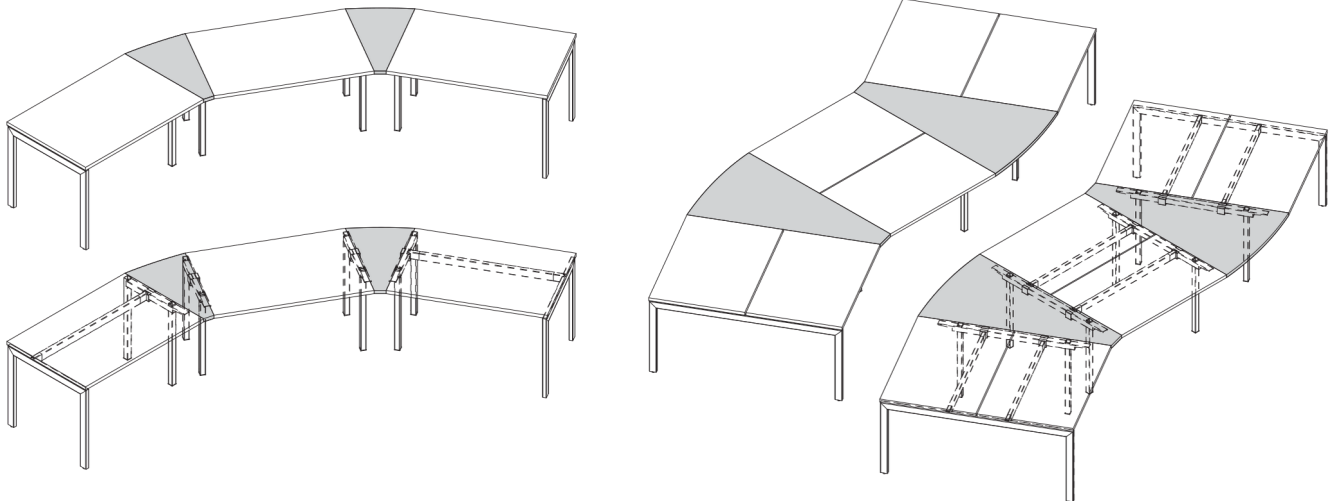

6. Top access

7. Cable way - the width of the opening is proportional to the width of the worktop

8. Mediabox + cable grommets

9. Cable way + cable grommets - desks, bench desks

Dimensions of radial worktops (mm)

BLOOM

Frame

Bloom: powder coated steel, profile 40x40 mm, spacer 10 mm between top and frame

Attention - cable tray under the worktop is always- aluminium semi-matt colour.
Attention - leveling - 10 mm range.

Configuration examples

Accessories

1. Horizontal cable tray - powder coated
2. Single desk horizontal cable tray - powder coated metal
3. Horizontal cable tray - powder coated
4. Cable tray for bench desks - steel wire Ø4 mm, powder coated