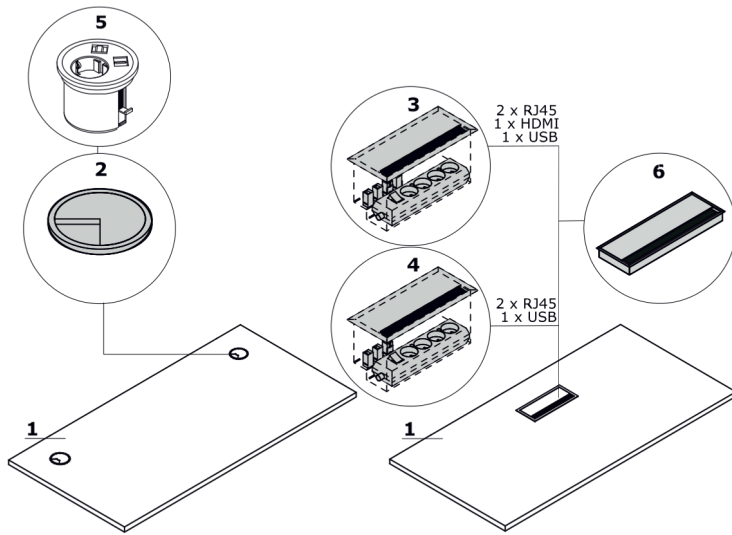

aura
design

www.auraadesign.co.uk

BLOOM

BLOOM

Bloom desk worktops

1. Worktop - MFC 28 mm, ABS edge

OPTIONS WITH EXTRA CHARGE:

2. Grommet - 2 pcs, Ø 80 mm

3. Mediabox - 2 x RJ45 (class E, cat. 6); + 1 x USB + 1 x HDMI + 4 x 230V

4. Mediabox - 2 x RJ45 (class E, cat. 6); + 1 x USB + 4 x 230V

5. Mediabox - 1 x 230V + 1 x USB charger + 1 x RJ45, colour: black, white, mounted instead of the existing grommet Ø80 mm (Pk80)

6. Top access

7. Cable way - the width of the opening is proportional to the width of the worktop

8. Mediabox + cable grommets

9. Cable way + cable grommets - desks, bench desks

Dimensions of radial worktops (mm)

BLOOM

Frame

Bloom: powder coated steel, profile 40x40 mm, spacer 10 mm between top and frame

Attention - cable tray under the worktop is always- aluminium semi-matt colour.
Attention - leveling - 10 mm range.