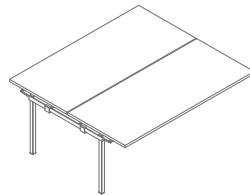

1800 / 1610 / 740
81.45 kg

www.auraadesign.co.uk