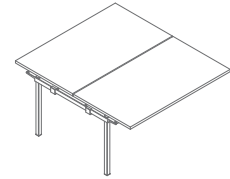

Elements for arrangement building - bench *

1000 / 1410 / 740
24.05 kg

1000 / 1410 / 740
41.2 kg

1200 / 1410 / 740
53.6 kg

1400 / 1410 / 740
56.8 kg

1600 / 1410 / 740
70.6 kg

1000 / 1610 / 740
28.75 kg

1200 / 1610 / 740
58.35 kg

* dimensions expressed in millimetres: width x depth x height

Worktop, top, base, body, front

Aluminum satinato

Canadian oak

Polar birch

Cocoa

Natural oak

Honey oak