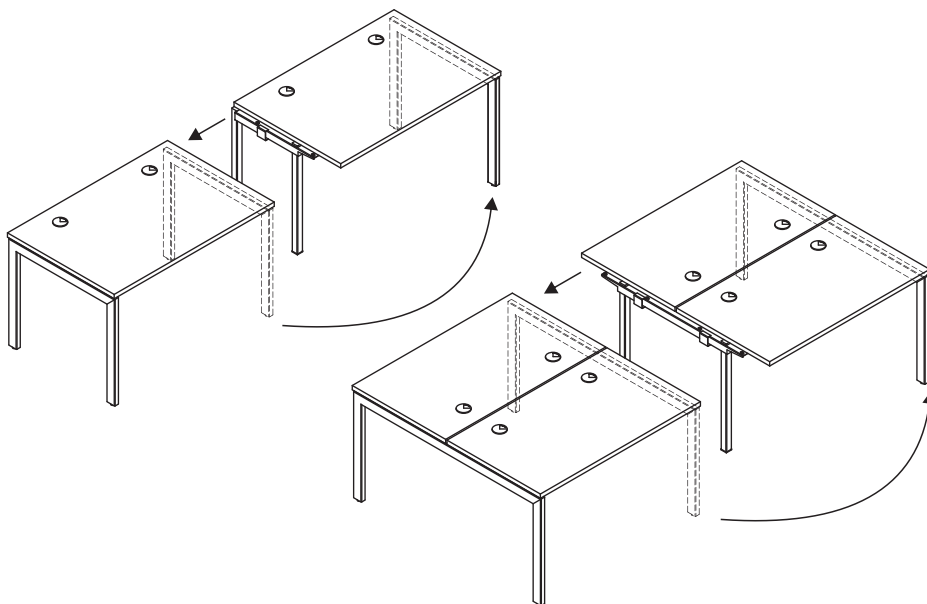

www.aairaadesign.co.uk

Sliding top

1. Sliding top - shifting range 141 mm
2. Tabletop sliding lock

Power strip - for series connection

1. Set for 1 workstation - power strip (3x SCHUCKO, 2x RJ45) x1 + power cord (universal outlet PL/FR/Schucko)
2. Set for 2 workstation - power strip (3x SCHUCKO, 2x RJ45) x2 + set of power cords (universal outlet PL/FR/Schucko) x2
3. Set for 3 workstation - power strip (3x SCHUCKO, 2x RJ45) x3 + set of power cords (universal outlet PL/FR/Schucko) x3

1

2

3

Elements for creating desk layouts

BLOOM

Desks *

1000 / 600 / 740
27.4 kg

1200 / 600 / 740
31 kg