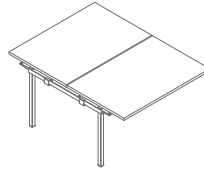

Elements for arrangement building - bench *

1000 / 1410 / 740
24.05 kg

1000 / 1410 / 740
41.2 kg

1200 / 1410 / 740
53.6 kg

1400 / 1410 / 740
56.8 kg

1600 / 1410 / 740
70.6 kg

1000 / 1610 / 740
28.75 kg

1200 / 1610 / 740
58.35 kg

* dimensions expressed in millimetres: width x depth x height

Worktop, top, base, body, front

Aluminum satinato

Canadian oak

Polar birch

Cocoa

Natural oak

Honey oak