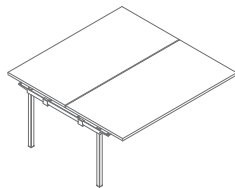

1600 / 1610 / 740
73.45 kg