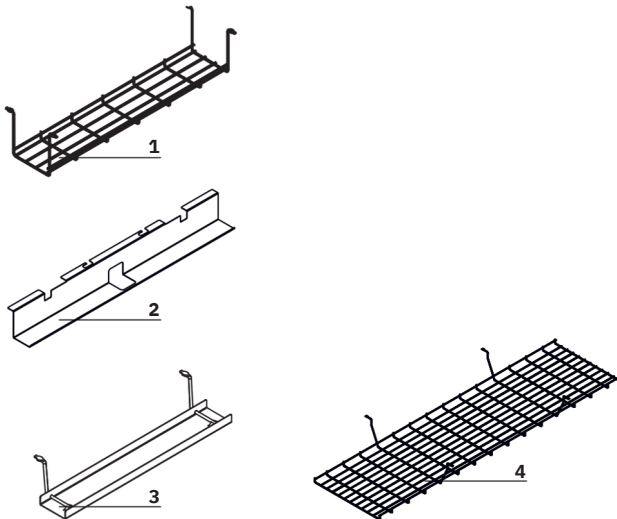

6. Top access

7. Cable way - the width of the opening is proportional to the width of the worktop

8. Mediabox + cable grommets

9. Cable way + cable grommets - desks, bench desks

Dimensions of radial worktops (mm)

BLOOM

Frame

Bloom: powder coated steel, profile 40x40 mm, spacer 10 mm between top and frame

Attention - cable tray under the worktop is always- aluminium semi-matt colour.
Attention - leveling - 10 mm range.

Configuration examples

Accessories

1. Horizontal cable tray - powder coated
2. Single desk horizontal cable tray - powder coated metal
3. Horizontal cable tray - powder coated
4. Cable tray for bench desks - steel wire Ø4 mm, powder coated