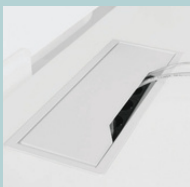

Must be ordered

(for desktop with cut-out)

Metal grommet:
317x119 mm,
H=27 mm