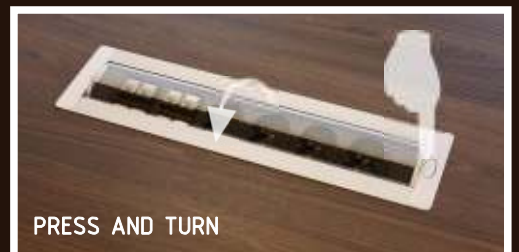

PRESS AND TURN