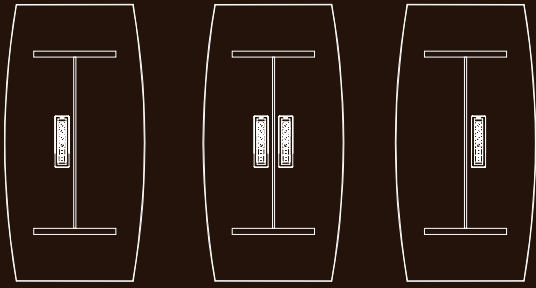

MEDIAPORT ARRANGEMENT