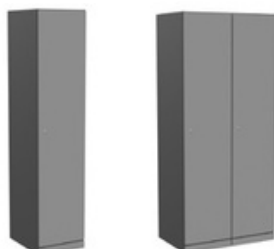

auraa
design

Auraa Design
www.auraadesign.co.uk

GAETAN

Gaetan

Gaetan provides a simple, clean & practical personal storage solution.

Some key features include:

- Multiple lock options
- Soft close hinges as standard
- Units are pre-drilled for link-up to create a seamless solution
- Optional flyover tops

Gaetan

Dimensions

2h Locker Units - 1100h

400w x 500d mm
800w x 500d mm

Single Locker Units - 1800h

400w x 500d mm
800w x 500d mm

2h Locker Units - 1800h

400w x 500d mm
800w x 500d mm

3h Locker Units - 1800h

400w x 500d mm
800w x 500d mm

4h Locker Units - 1800h

400w x 500d mm
800w x 500d mm

5h Locker Units - 2000h

400w x 500d mm
800w x 500d mm

Gaetan

Top Finishes - 25mm MFC