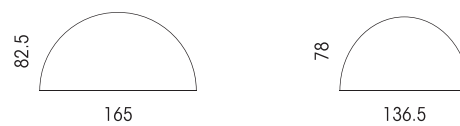

auraa
design

TOSCA
MULTI-PURPOSE TABLES

Tosca

Overview

Standard worktops

Half-moon extensions

Shade card

Simple & handy